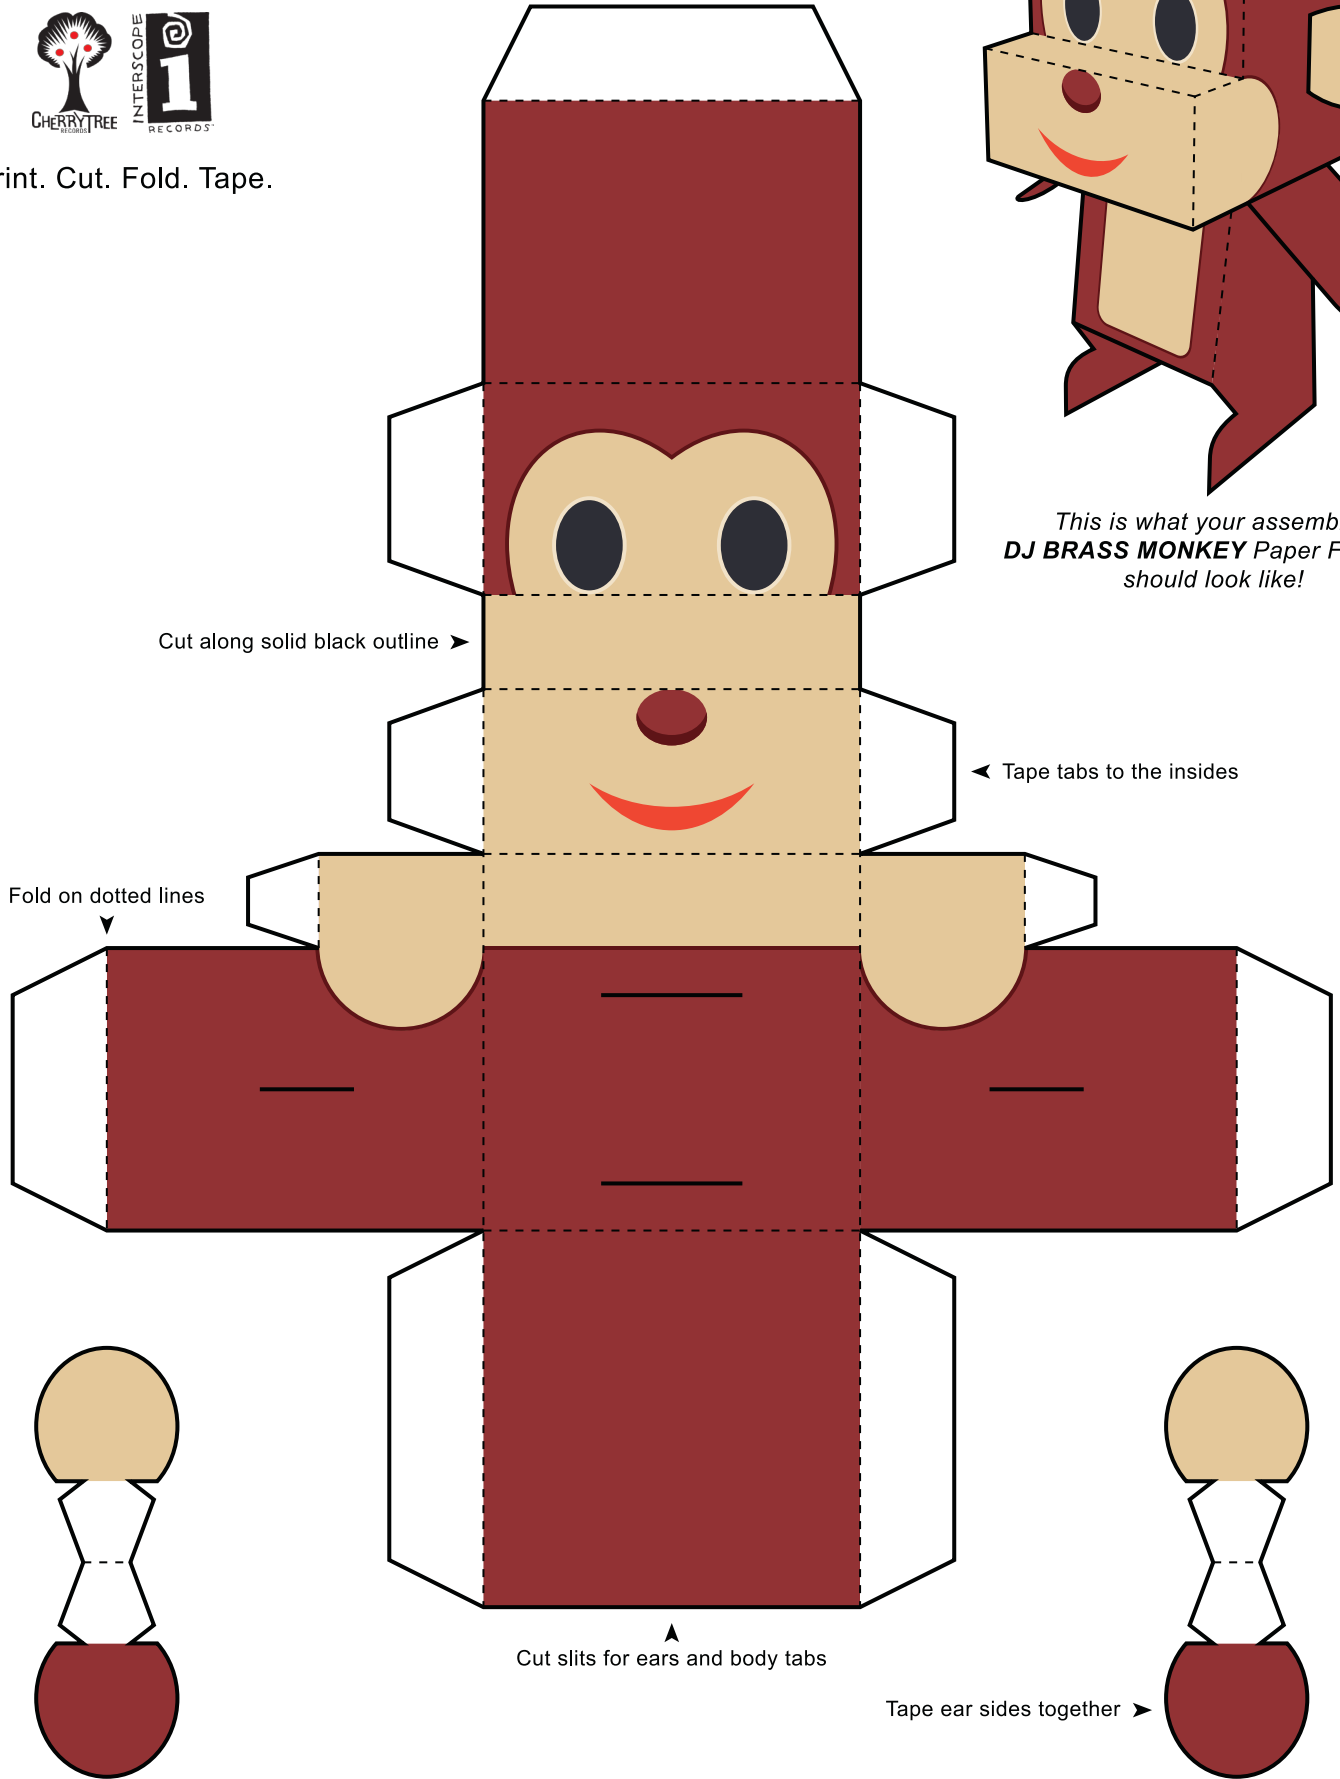

Print. Cut. Fold. Tape.

*This is what your assembled DJ BRASS MONKEY Paper Foldable should look like!*

Cut along solid black outline ▶

◀ Tape tabs to the insides

Fold on dotted lines ▼

▲ Cut slits for ears and body tabs

Tape ear sides together ▶

# FAR EAST MOVEMENT

fareastmovement.com

Print. Cut. Fold. Tape.

*This is what your assembled  
DJ SET Paper Foldable  
should look like!*

← Tape tabs to the insides

Tape arm sides together

Fold on dotted lines

Cut along solid black outline

Insert tabs into slits on head

Tape leg sides together