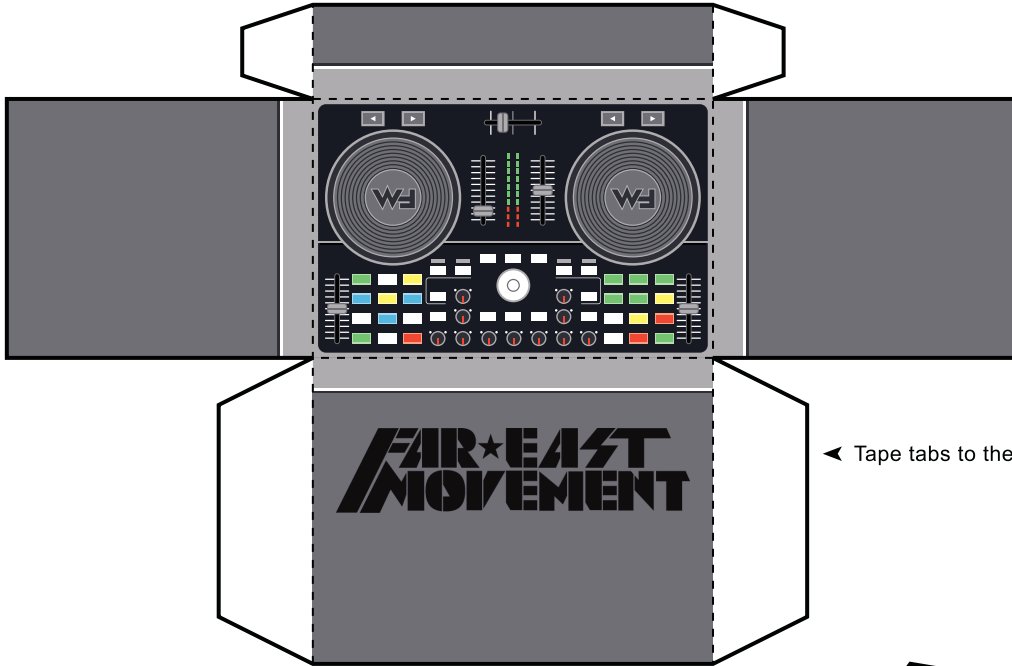

Tape ear sides together ▶

# FAR EAST MOVEMENT

fareastmovement.com

Print. Cut. Fold. Tape.

*This is what your assembled  
DJ SET Paper Foldable  
should look like!*

← Tape tabs to the insides

Tape arm sides together

Fold on dotted lines

Cut along solid black outline

Insert tabs into slits on head

Tape leg sides together