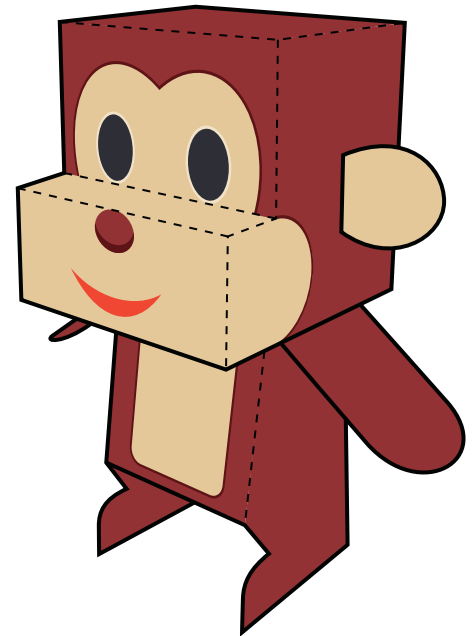

Print. Cut. Fold. Tape.

*This is what your assembled DJ BRASS MONKEY Paper Foldable should look like!*

Cut along solid black outline ▶

◀ Tape tabs to the insides

Fold on dotted lines ▼

▲ Cut slits for ears and body tabs

Tape ear sides together ▶

# FAR EAST MOVEMENT

fareastmovement.com

Print. Cut. Fold. Tape.

*This is what your assembled  
DJ SET Paper Foldable  
should look like!*

← Tape tabs to the insides

Tape arm sides together

Fold on dotted lines

Cut along solid black outline

Insert tabs into slits on head

Tape leg sides together