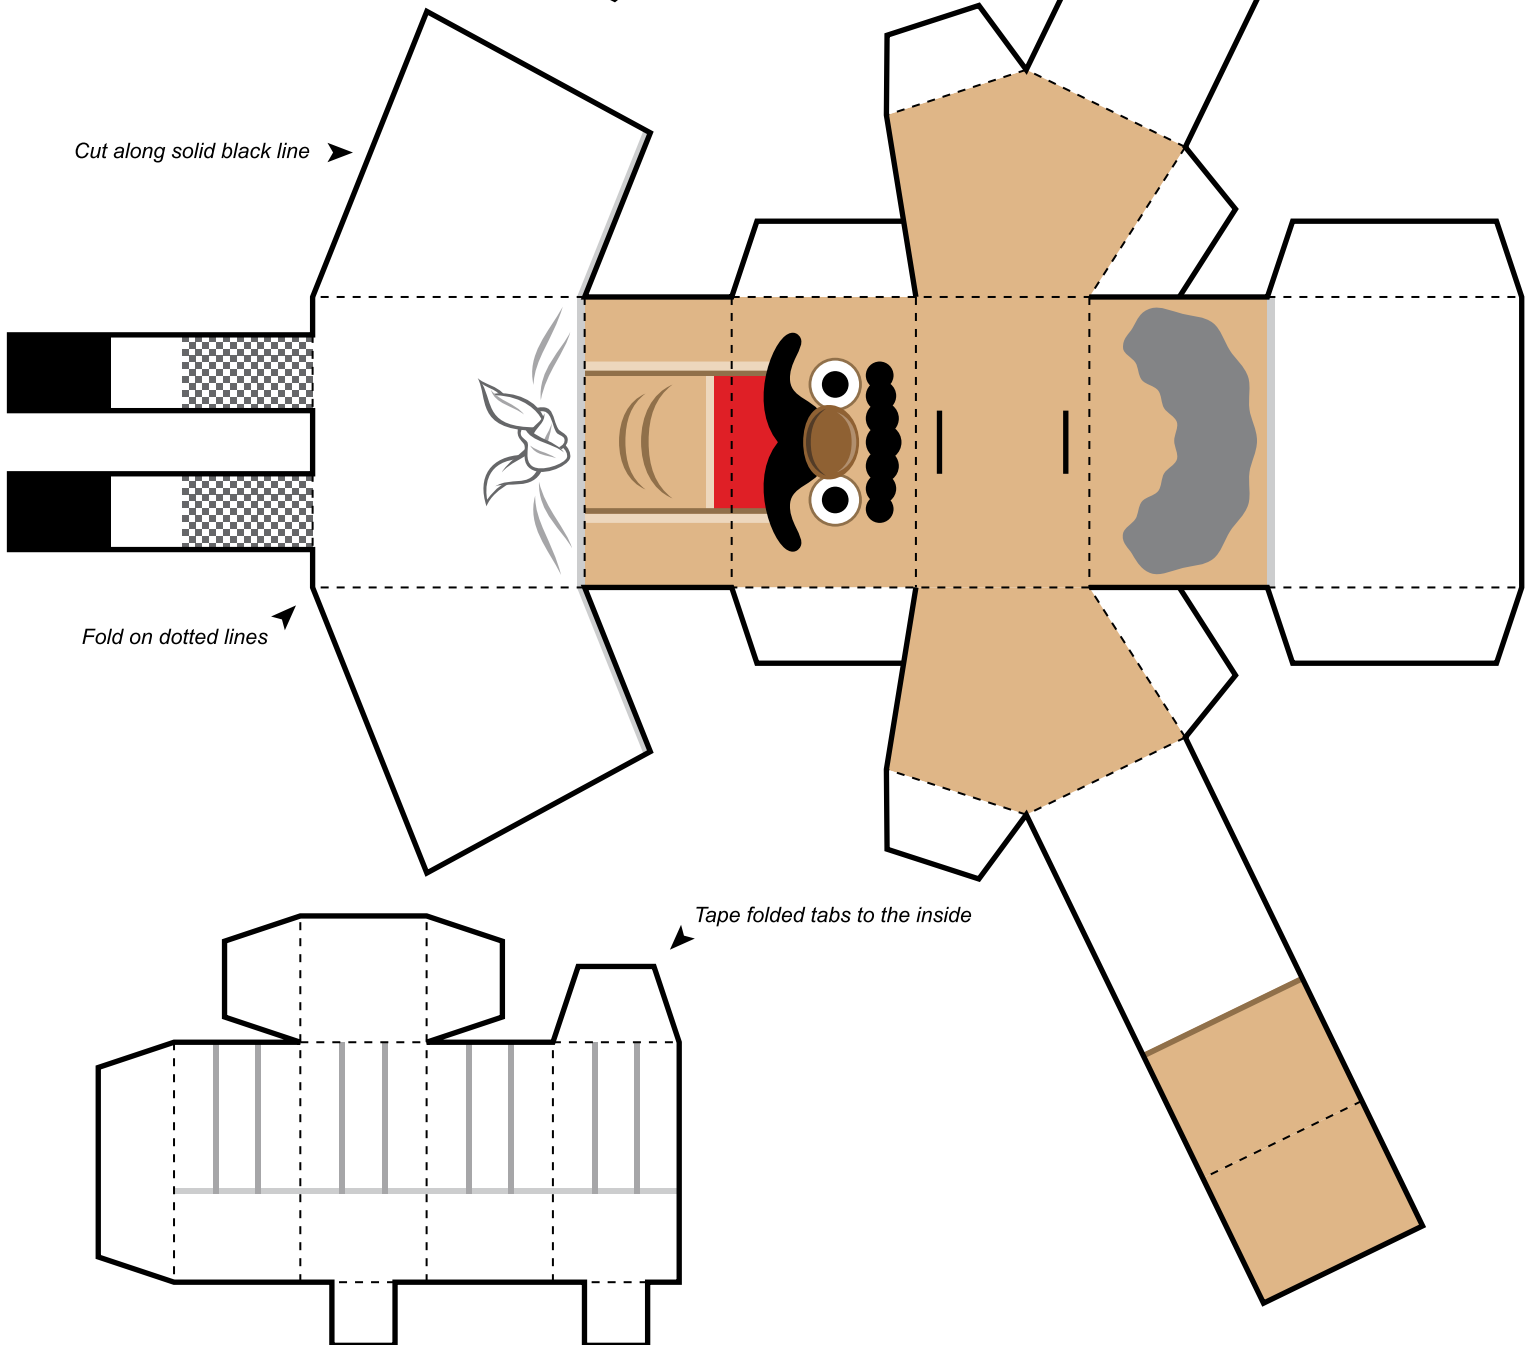

Cut along solid black line

Fold on dotted lines

Tape folded tabs to the inside

Print. Cut. Fold. Tape.

 www.paperfoldables.com

FOOD PARTY

Watch **FOOD PARTY!**
Tuesdays at 11:15pm et/pt
beginning June 9 only on IFC
www.ifc.com/food-party

IFC
always, uncut.

Cut along solid black line ➤

Fold on dotted lines ↖

← Tape folded tabs to the inside

This is what your assembled "SENIOR BAGUETTE"
Paper Foldable should look like!

Print. Cut. Fold. Tape.