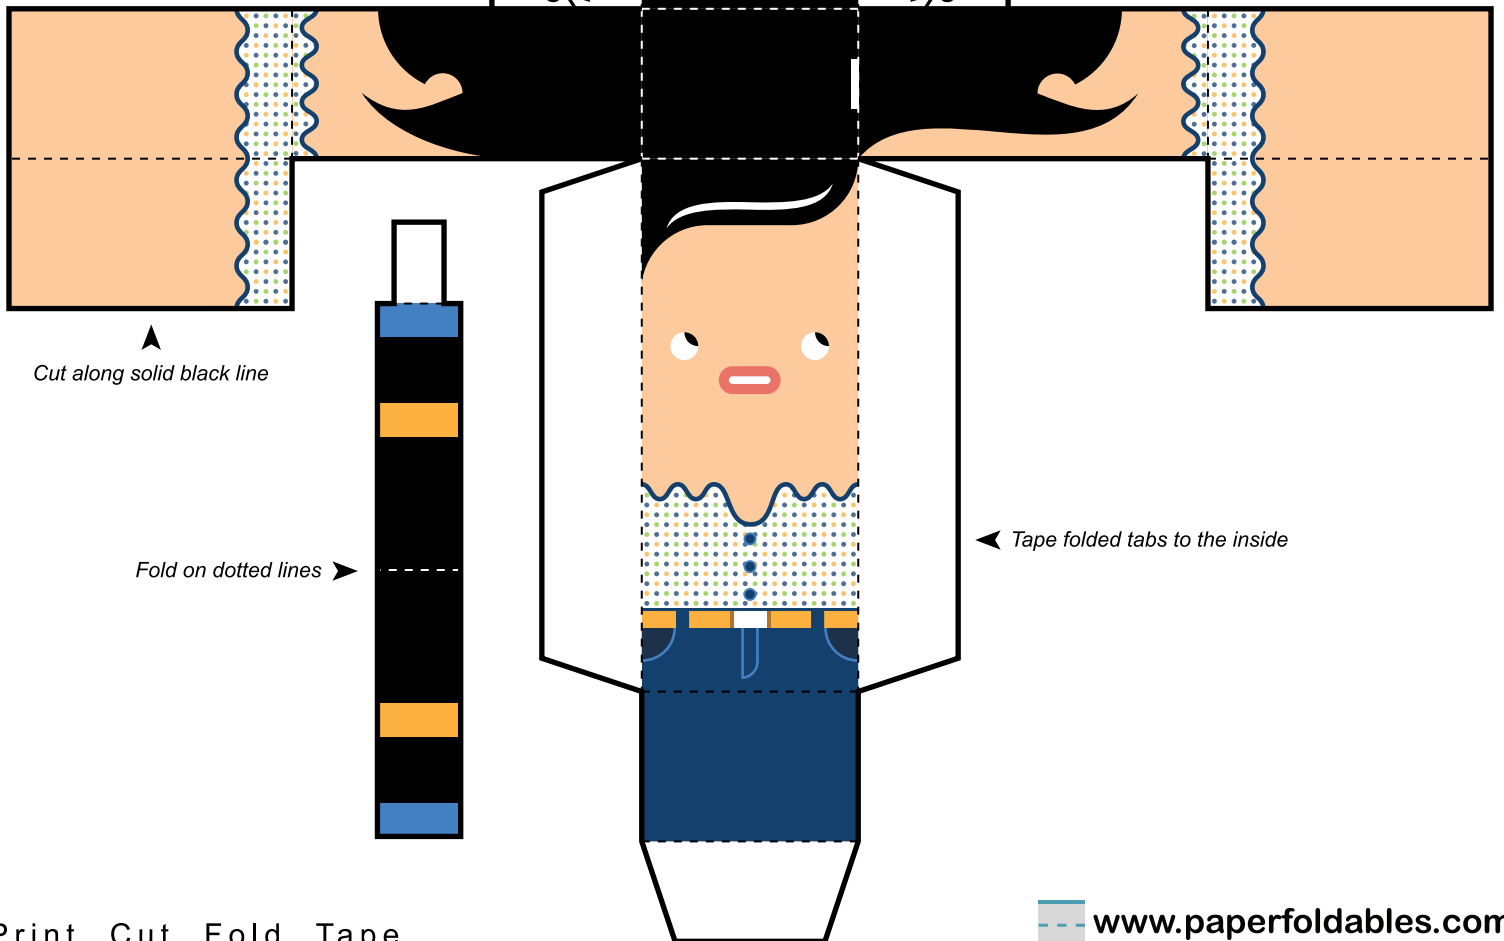

FOOD PARTY

Watch **FOOD PARTY!**
Tuesdays at 11:15pm et/pt
beginning June 9 only on IFC
www.ifc.com/food-party

IFC
always, uncut.

This is what your assembled "THU TRAN" Paper Foldable should look like!

Print. Cut. Fold. Tape.

Cut along solid black line

Fold on dotted lines

Tape folded tabs to the inside

Print. Cut. Fold. Tape.

 www.paperfoldables.com

FOOD PARTY

Watch **FOOD PARTY!**
Tuesdays at 11:15pm et/pt
beginning June 9 only on IFC
www.ifc.com/food-party

IFC
always, uncut.

Cut along solid black line ➤

Fold on dotted lines ↖

← Tape folded tabs to the inside

This is what your assembled "SENIOR BAGUETTE"
Paper Foldable should look like!

Print. Cut. Fold. Tape.