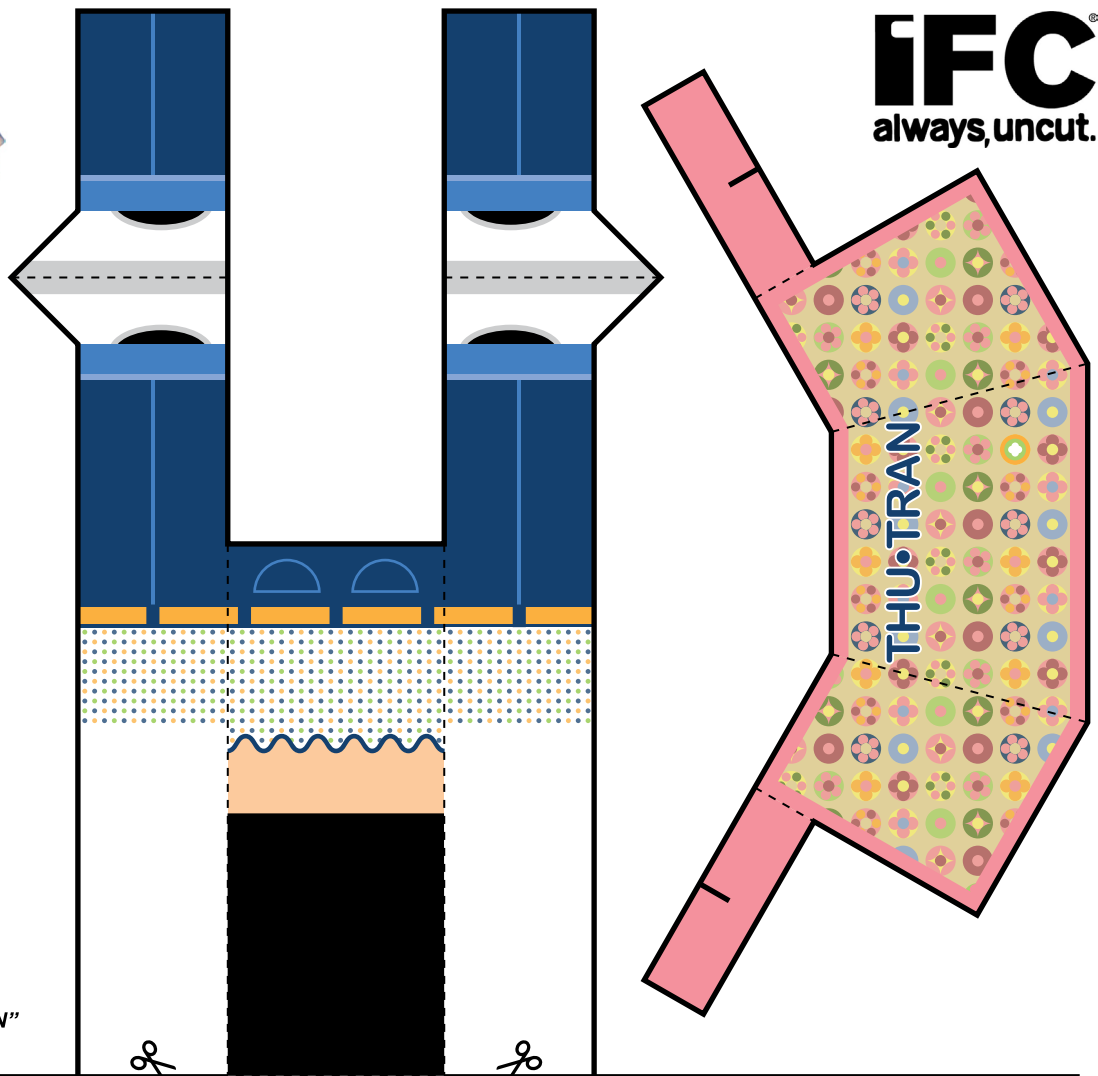

FOOD PARTY

Watch **FOOD PARTY!**
Tuesdays at 11:15pm et/pt
beginning June 9 only on IFC
www.ifc.com/food-party

IFC
always, uncut.

This is what your assembled "THU TRAN" Paper Foldable should look like!

Print. Cut. Fold. Tape.

www.paperfoldables.com

FOOD PARTY

IFC
always, uncut.

Watch **FOOD PARTY!**
Tuesdays at 11:15pm et/pt
beginning June 9 only on IFC
www.ifc.com/food-party

*This is what your assembled "ITALIAN CHEF"
Paper Foldable should look like!*

Cut along solid black line

Fold on dotted lines

Tape folded tabs to the inside

Print. Cut. Fold. Tape.

 www.paperfoldables.com

FOOD PARTY

Watch **FOOD PARTY!**
Tuesdays at 11:15pm et/pt
beginning June 9 only on IFC
www.ifc.com/food-party

IFC
always, uncut.

Cut along solid black line ➤

Fold on dotted lines ↖

← Tape folded tabs to the inside

This is what your assembled "SENIOR BAGUETTE"
Paper Foldable should look like!

Print. Cut. Fold. Tape.