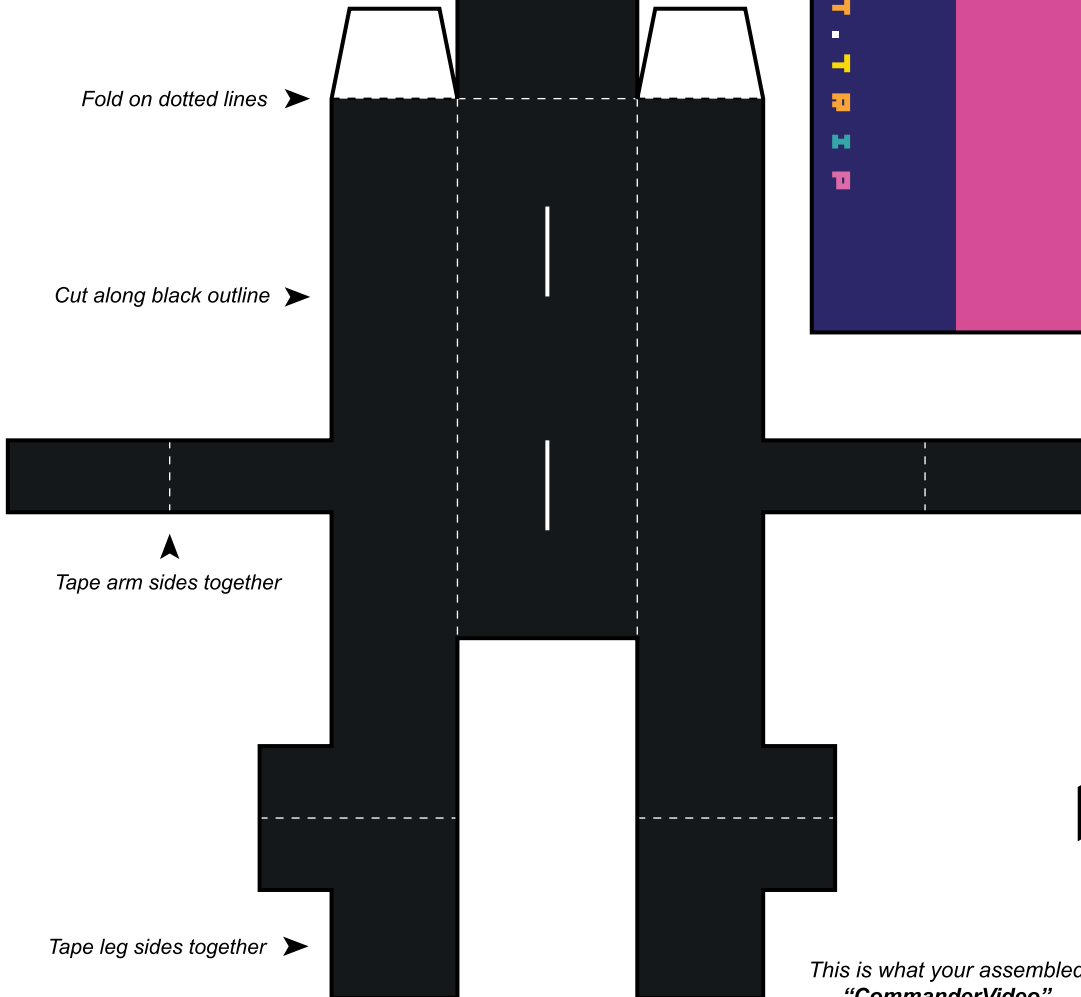

PRINT. CUT. FOLD. TAPE.

"SOMETIMES A REALLY GOOD VIDEO GAME IS JUST AWESOME."

WWW.COMMANDERVIDEO.COM | ©2009 GAIJIN GAMES, INC.

Insert tabs into slits in back

Tape folded tabs to the inside

Fold on dotted lines

Cut along black outline

Tape arm sides together

Tape leg sides together

This is what your assembled "CommanderVideo" Paper Foldable should look like!

©2010 GAIJIN GAMES, INC.
WWW.BITTRIPGAME.COM

PRINT. CUT. FOLD. TAPE.

©2010 GAIJIN GAMES, INC.
WWW.BITTRIPGAME.COM

PRINT. CUT. FOLD. TAPE.

PRINT TEMPLATE ON STURDY PAPER.
CUT ALONG SOLID BLACK OUTLINE.
SCORE AND FOLD ON DOTTED LINES.
TAPE OR GLUE TABS TO INSIDES.
CUT SLITS FOR JOYSTICK AND COINS.
SAVE UP QUARTERS FOR BIT.TRIP FATE!

PRINT TEMPLATE ON STURDY PAPER.
CUT ALONG SOLID BLACK OUTLINE.
SCORE AND FOLD ON DOTTED LINES.
TAPE OR GLUE TABS TO INSIDES.
CUT SLITS FOR JOYSTICK AND COINS.
SAVE UP QUARTERS FOR BIT.TRIP FATE!