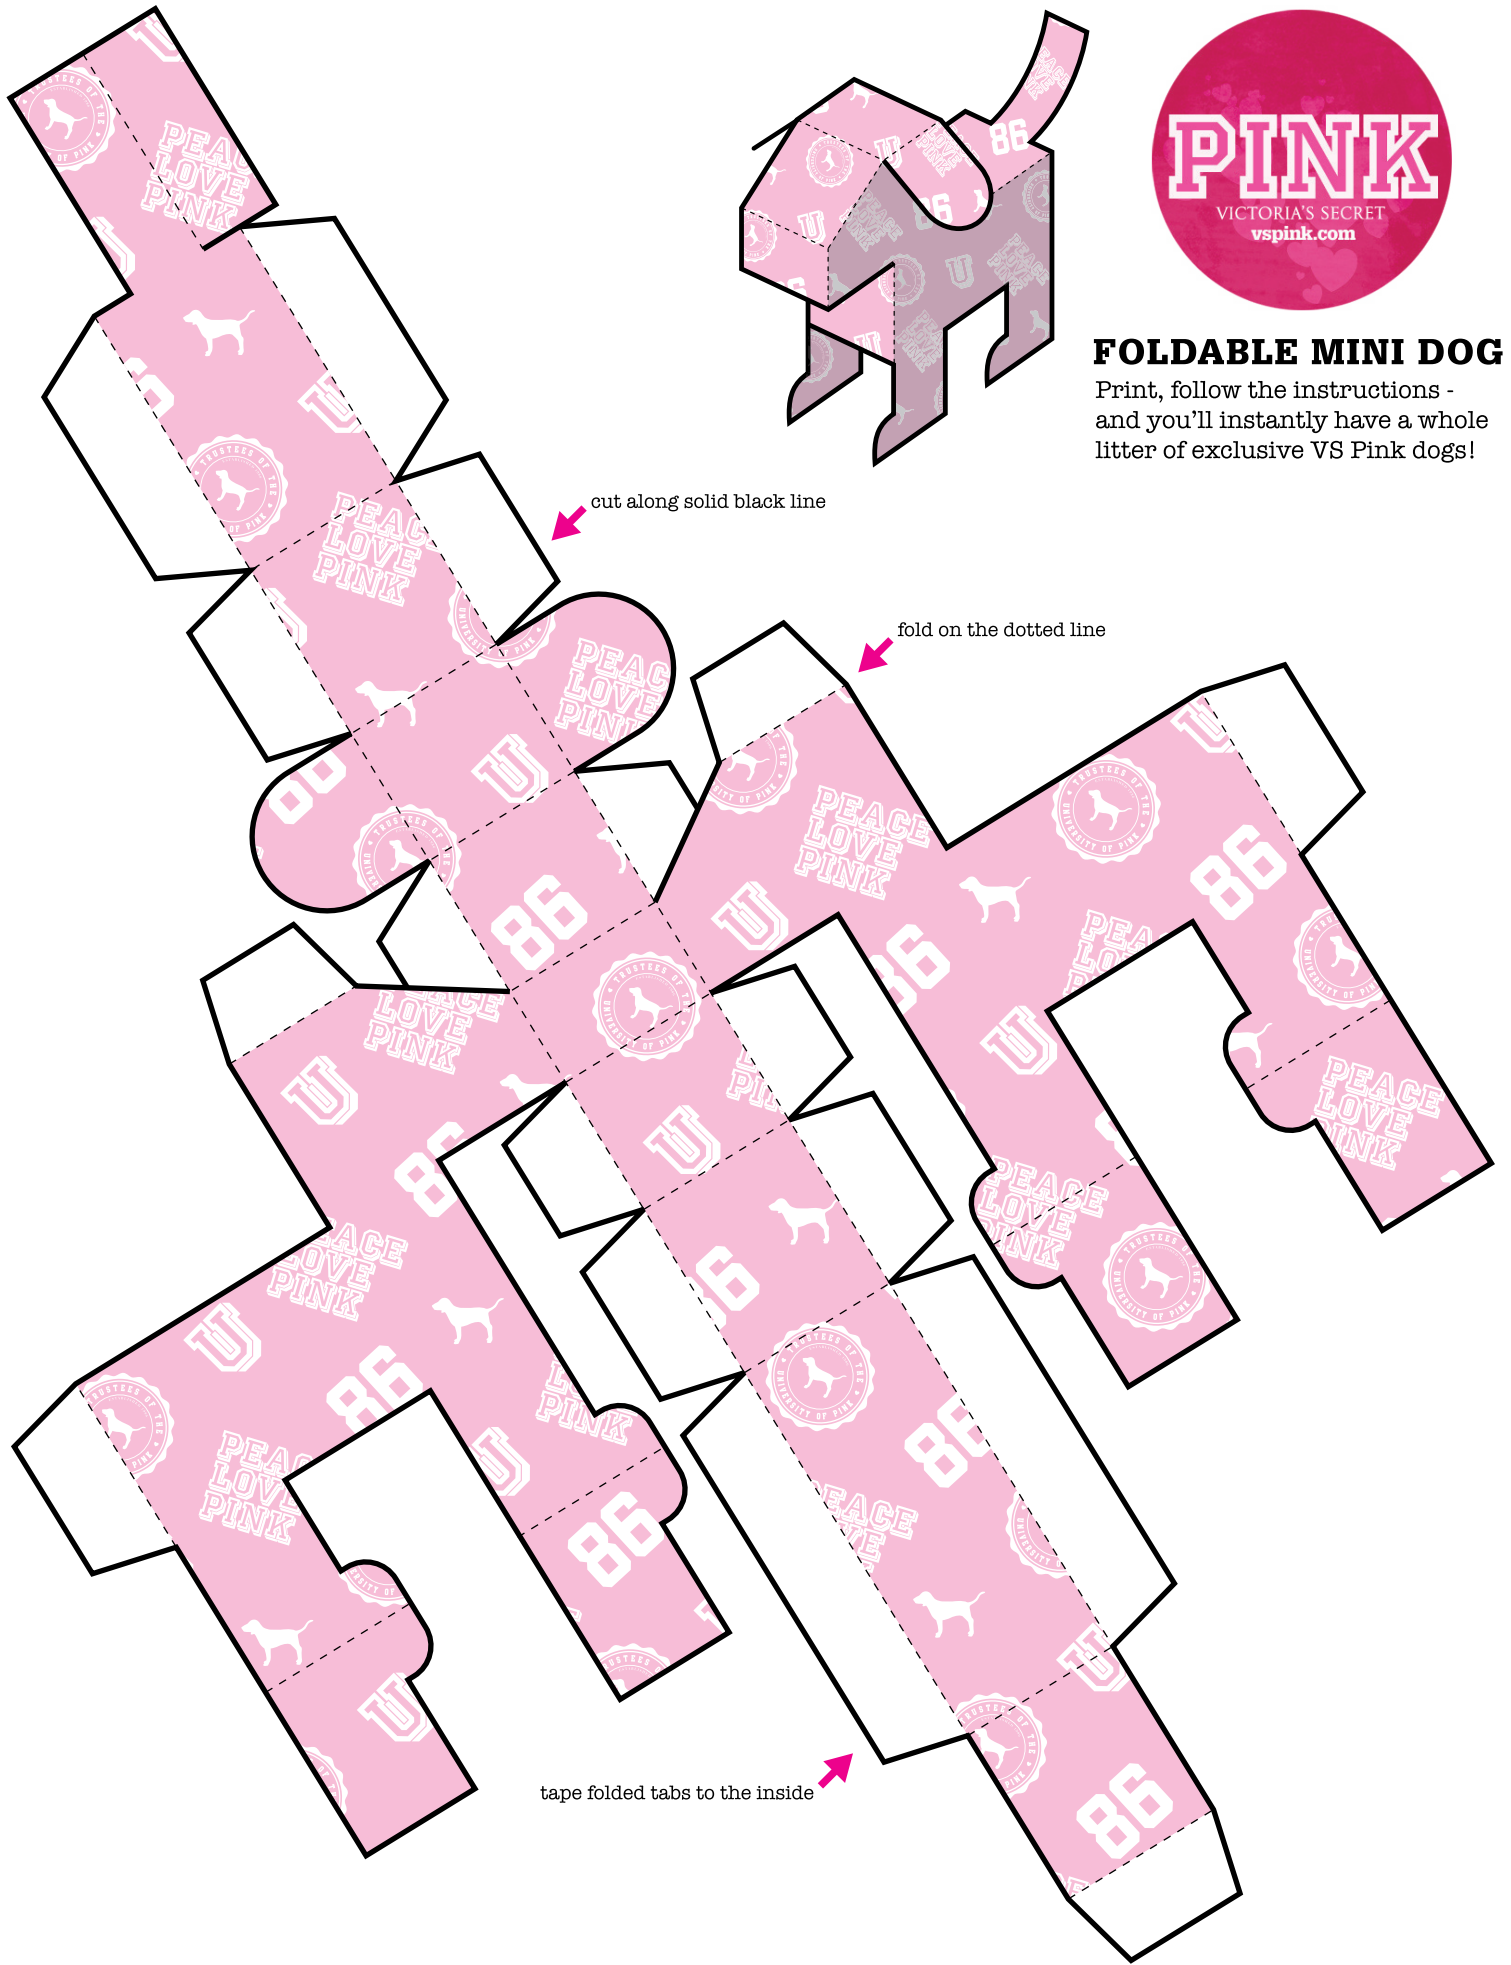

FOLDABLE MINI DOG

Print, follow the instructions - and you'll instantly have a whole litter of exclusive VS Pink dogs!

cut along solid black line

fold on the dotted line

tape folded tabs to the inside

FOLDABLE MINI DOG

Print, follow the instructions - and you'll instantly have a whole litter of exclusive VS Pink dogs!

cut along solid black line

fold on the dotted line

tape folded tabs to the inside

FOLDABLE MINI DOG

Print, follow the instructions - and you'll instantly have a whole litter of exclusive VS Pink dogs!

FOLDABLE MINI DOG

Print, follow the instructions - you'll instantly ready your exclusive VS Pink dogs for any outing!

SCARVES

BACKPACK