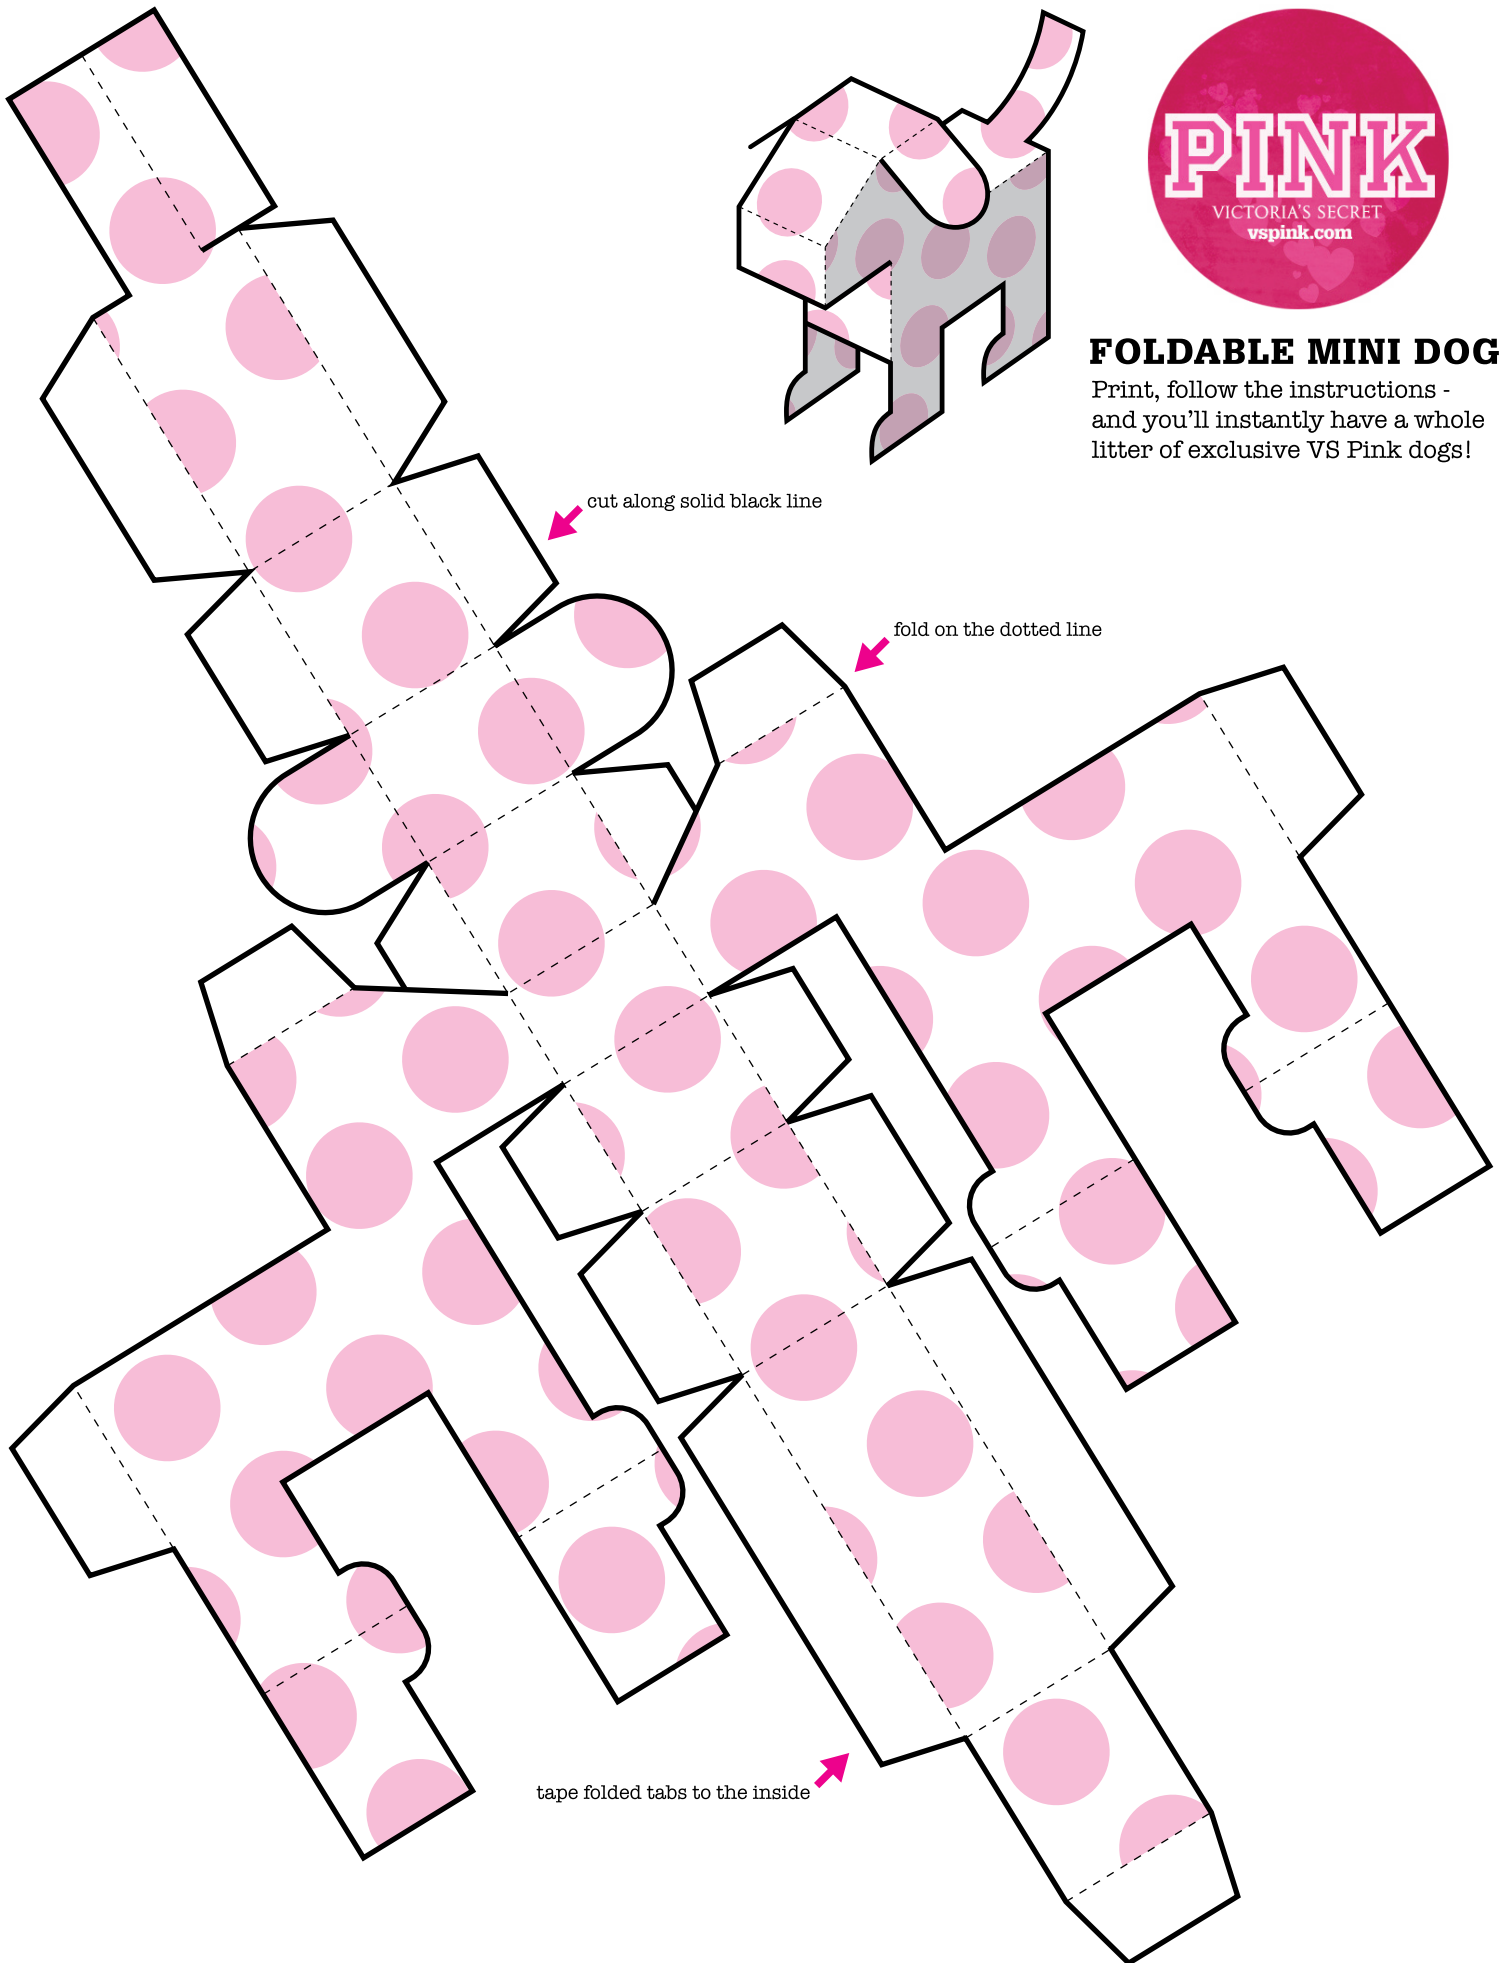

FOLDABLE MINI DOG

Print, follow the instructions - and you'll instantly have a whole litter of exclusive VS Pink dogs!

cut along solid black line

fold on the dotted line

tape folded tabs to the inside

FOLDABLE MINI DOG

Print, follow the instructions - and you'll instantly have a whole litter of exclusive VS Pink dogs!

cut along solid black line

fold on the dotted line

tape folded tabs to the inside

FOLDABLE MINI DOG

Print, follow the instructions - and you'll instantly have a whole litter of exclusive VS Pink dogs!

FOLDABLE MINI DOG

Print, follow the instructions - you'll instantly ready your exclusive VS Pink dogs for any outing!

SCARVES

BACKPACK