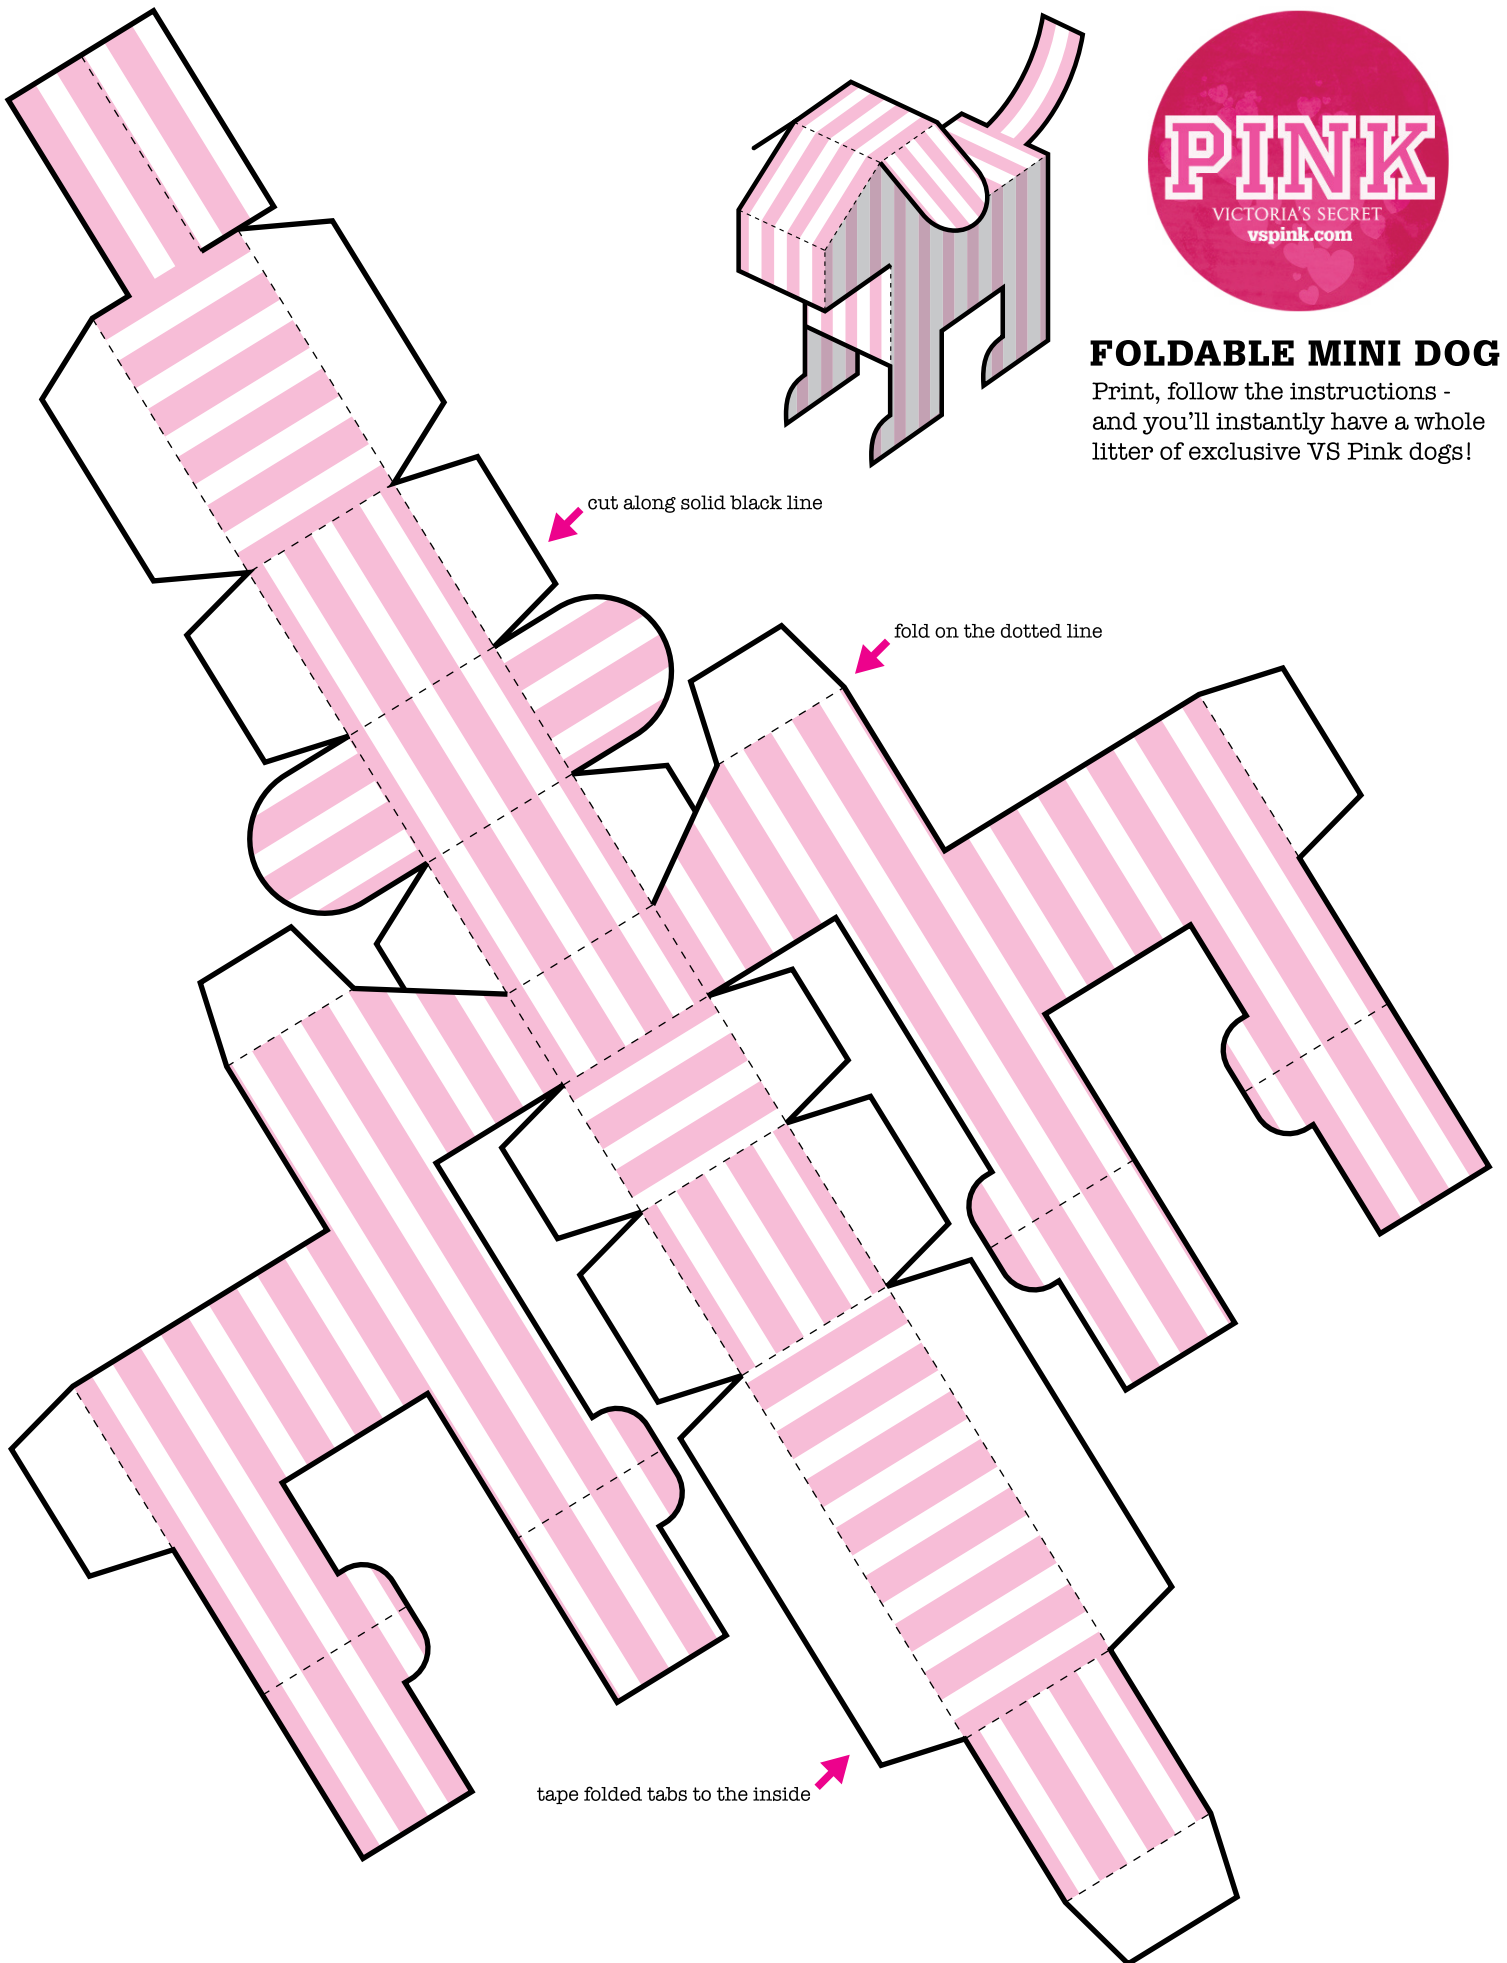

FOLDABLE MINI DOG

Print, follow the instructions - and you'll instantly have a whole litter of exclusive VS Pink dogs!

cut along solid black line

fold on the dotted line

tape folded tabs to the inside

FOLDABLE MINI DOG

Print, follow the instructions - and you'll instantly have a whole litter of exclusive VS Pink dogs!

cut along solid black line

fold on the dotted line

tape folded tabs to the inside

FOLDABLE MINI DOG

Print, follow the instructions - and you'll instantly have a whole litter of exclusive VS Pink dogs!

FOLDABLE MINI DOG

Print, follow the instructions - you'll instantly ready your exclusive VS Pink dogs for any outing!

SCARVES

BACKPACK