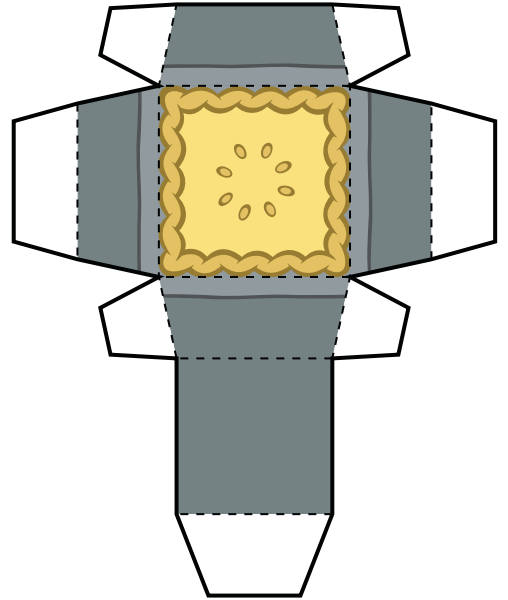

ADVENTURE TIME

Print template on sturdy paper.
Cut carefully along solid black outline.
Score and fold on dotted lines.
Tape or glue folded tabs to the insides.

This is what your assembled
TREE TRUNKS' KITCHEN SET
Paper Foldable should look like!

Adhere back of oven
to this space

← Tape sides
together

Print template on sturdy paper.
Cut carefully along solid black outline.
Score and fold on dotted lines.
Tape or glue folded tabs to the insides.

Assemble apple pie
and bake in the oven!

Assemble oven and adhere back to
indicated space on kitchen wall section

Tape leg
sides together

Tape leg
sides together