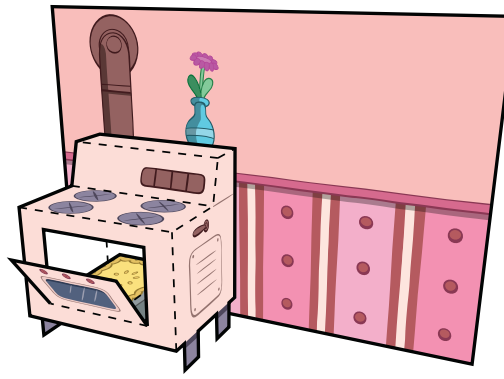

ADVENTURE TIME

Print template on sturdy paper.
Cut carefully along solid black outline.
Score and fold on dotted lines.
Tape or glue folded tabs to the insides.

This is what your assembled
TREE TRUNKS' KITCHEN SET
Paper Foldable should look like!

Adhere back of oven
to this space

← Tape sides
together

Print template on sturdy paper.
Cut carefully along solid black outline.
Score and fold on dotted lines.
Tape or glue folded tabs to the insides.

Assemble apple pie
and bake in the oven!

Assemble oven and adhere back to
indicated space on kitchen wall section

Tape leg
sides together

Tape leg
sides together