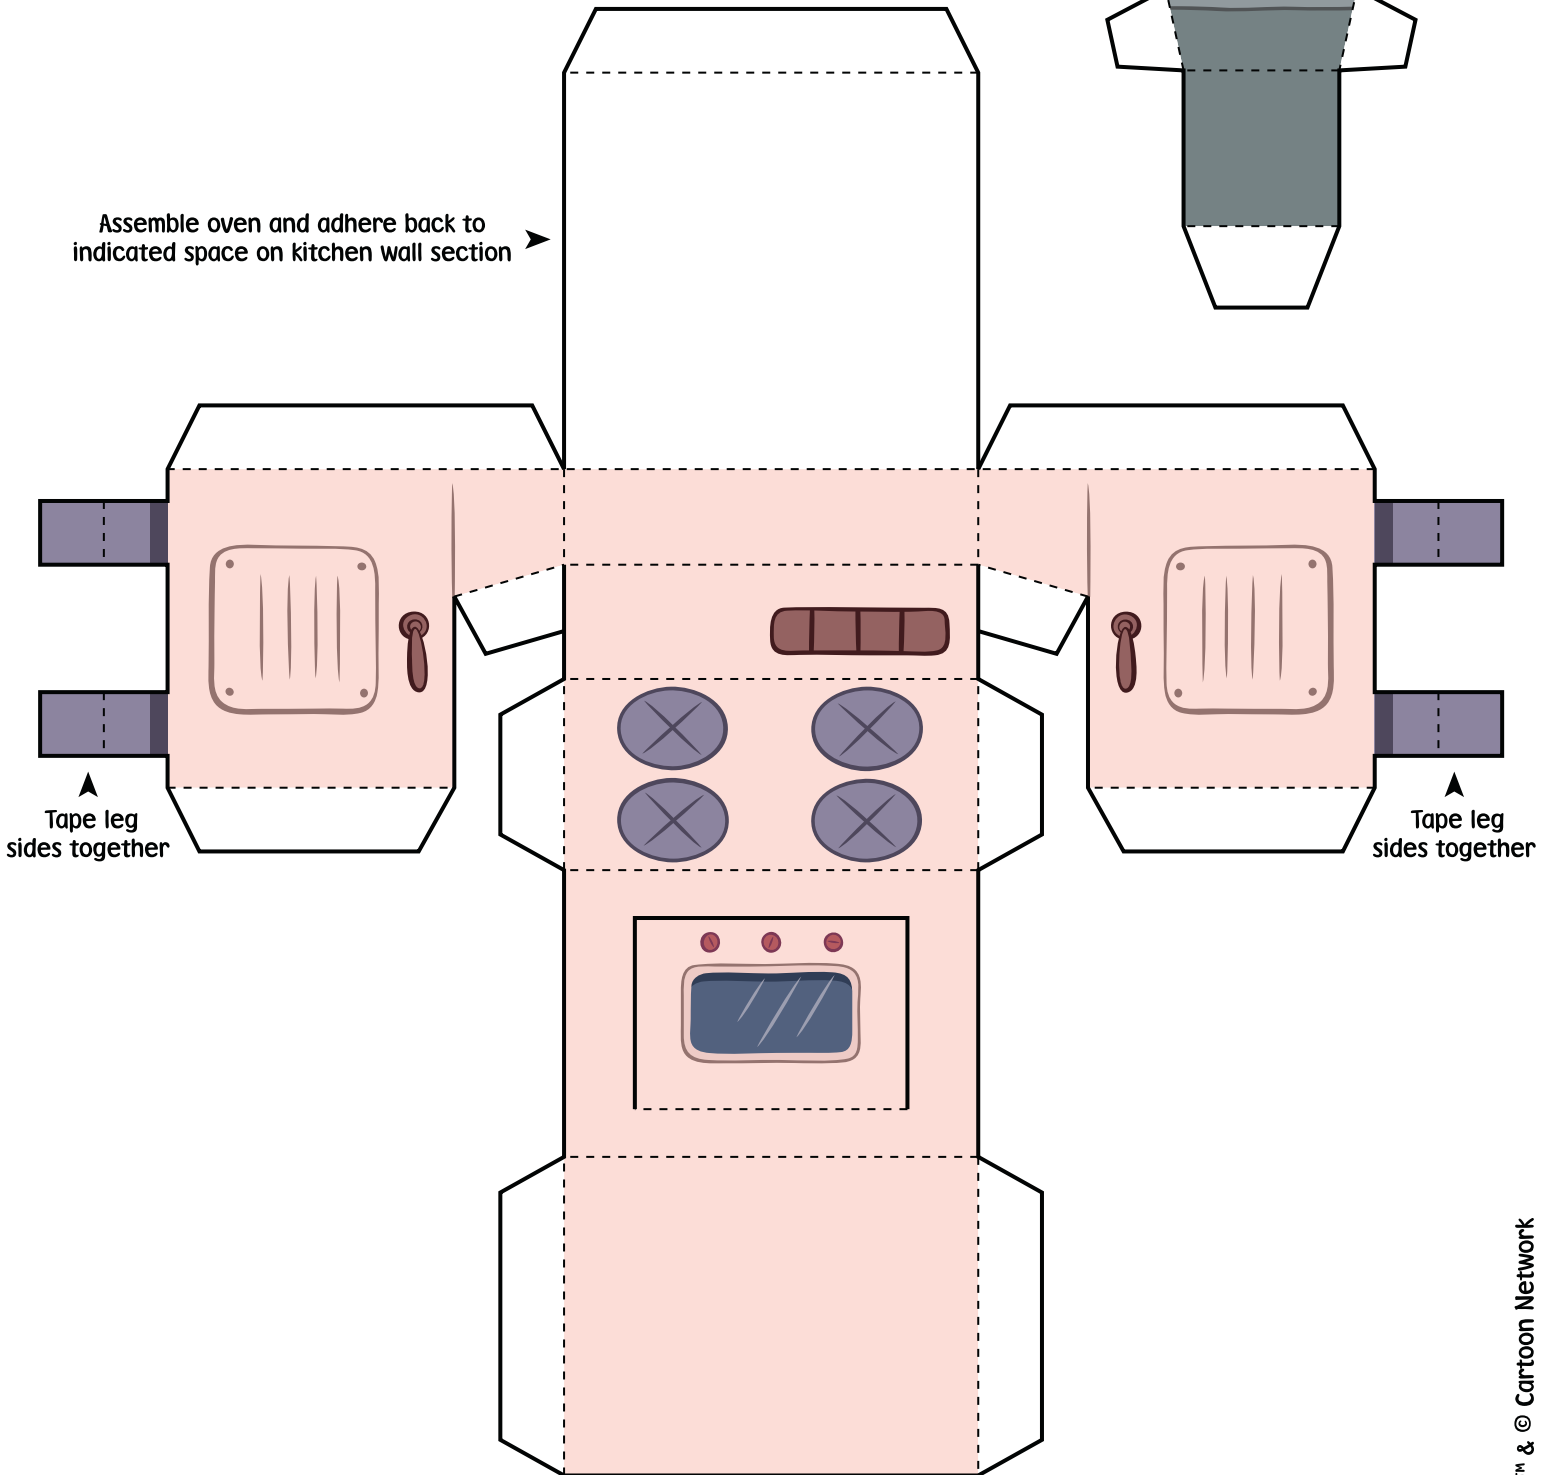

ADVENTURE TIME

Print template on sturdy paper.
Cut carefully along solid black outline.
Score and fold on dotted lines.
Tape or glue folded tabs to the insides.

This is what your assembled
TREE TRUNKS' KITCHEN SET
Paper Foldable should look like!

Adhere back of oven
to this space

← Tape sides
together

Print template on sturdy paper.
Cut carefully along solid black outline.
Score and fold on dotted lines.
Tape or glue folded tabs to the insides.

Assemble apple pie
and bake in the oven!

Assemble oven and adhere back to
indicated space on kitchen wall section

Tape leg
sides together

Tape leg
sides together