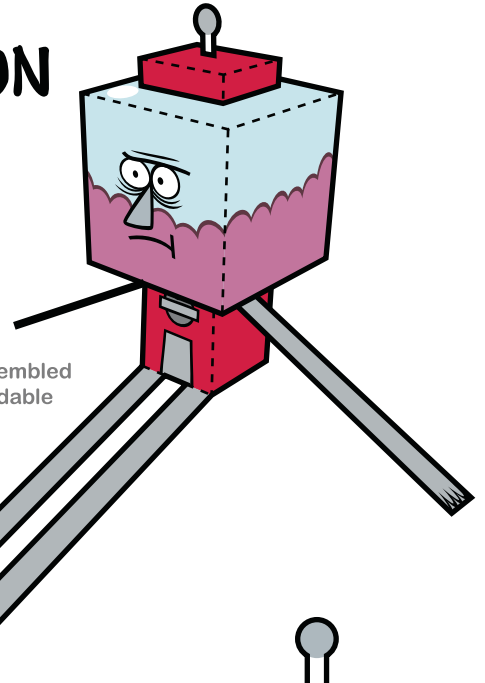

REGULAR SHOW™

Instructions:

Print template on sturdy paper.

Cut-out along solid black outlines.

Fold along dotted lines.

Tape or glue folded tabs to insides.

(Double-sided tape or glue stick recommended)

BENSON

This is what your assembled
BENSON Paper Foldable
will look like!

Assemble lid section