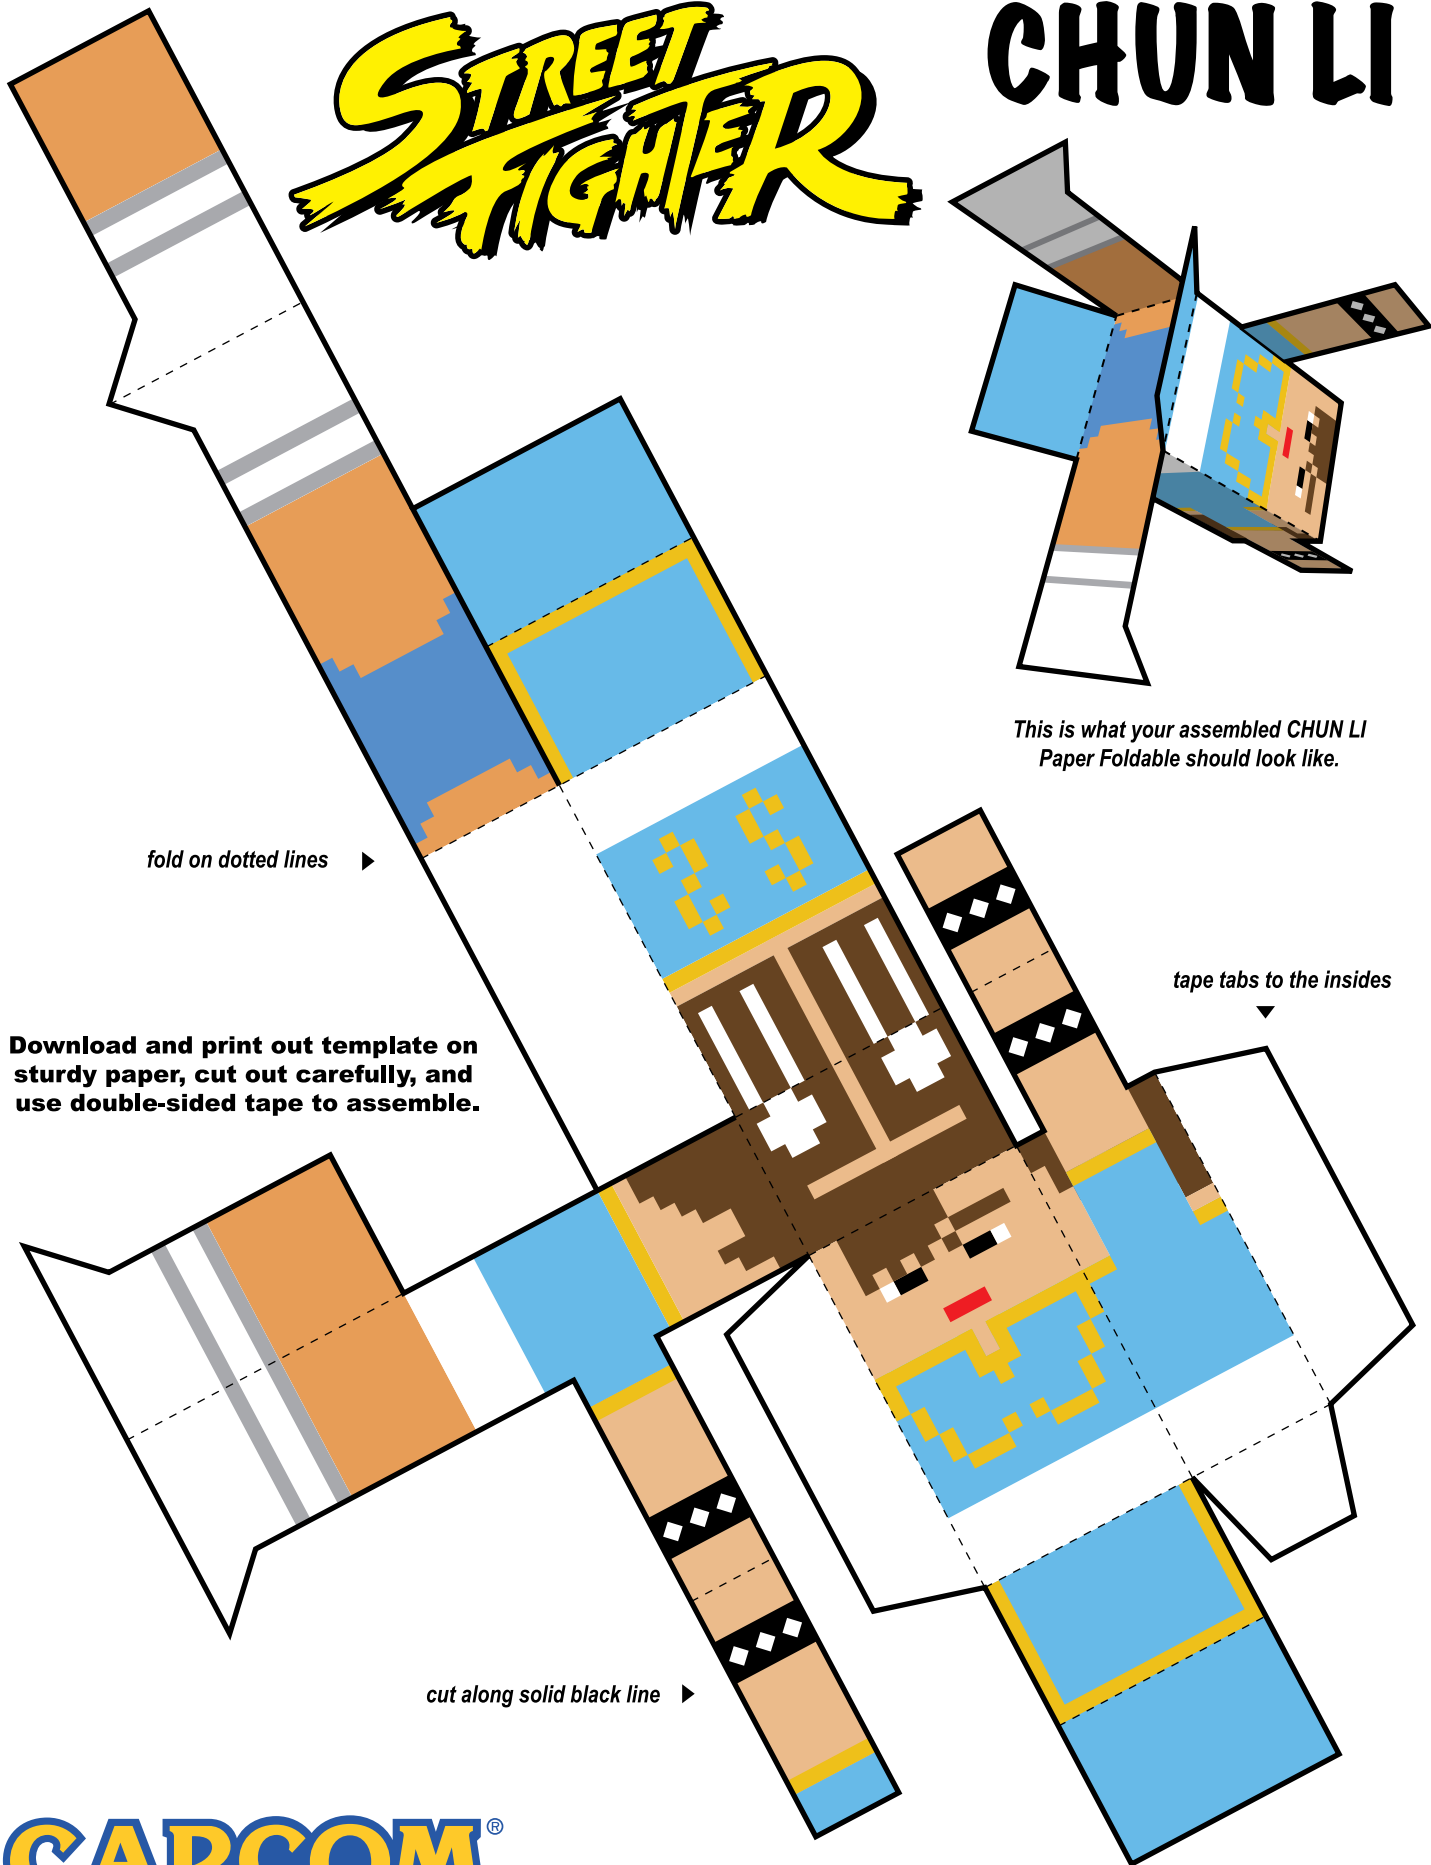

# STREET FIGHTER

# CHUN LI

This is what your assembled CHUN LI Paper Foldable should look like.

fold on dotted lines ▶

Download and print out template on sturdy paper, cut out carefully, and use double-sided tape to assemble.

tape tabs to the insides ▶

cut along solid black line ▶