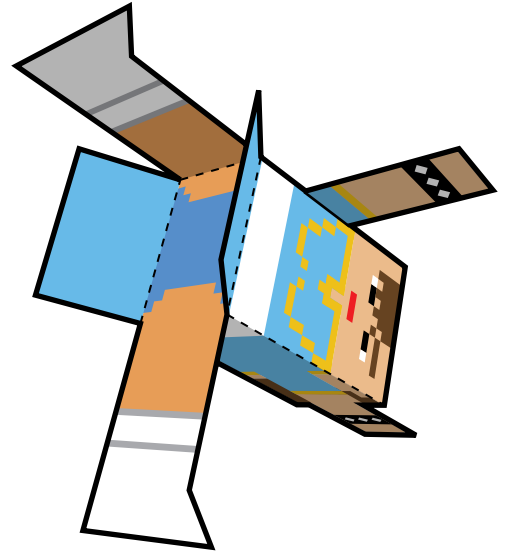

# STREET FIGHTER

# CHUN LI

This is what your assembled CHUN LI Paper Foldable should look like.

fold on dotted lines ▶

Download and print out template on sturdy paper, cut out carefully, and use double-sided tape to assemble.

tape tabs to the insides ▶

cut along solid black line ▶