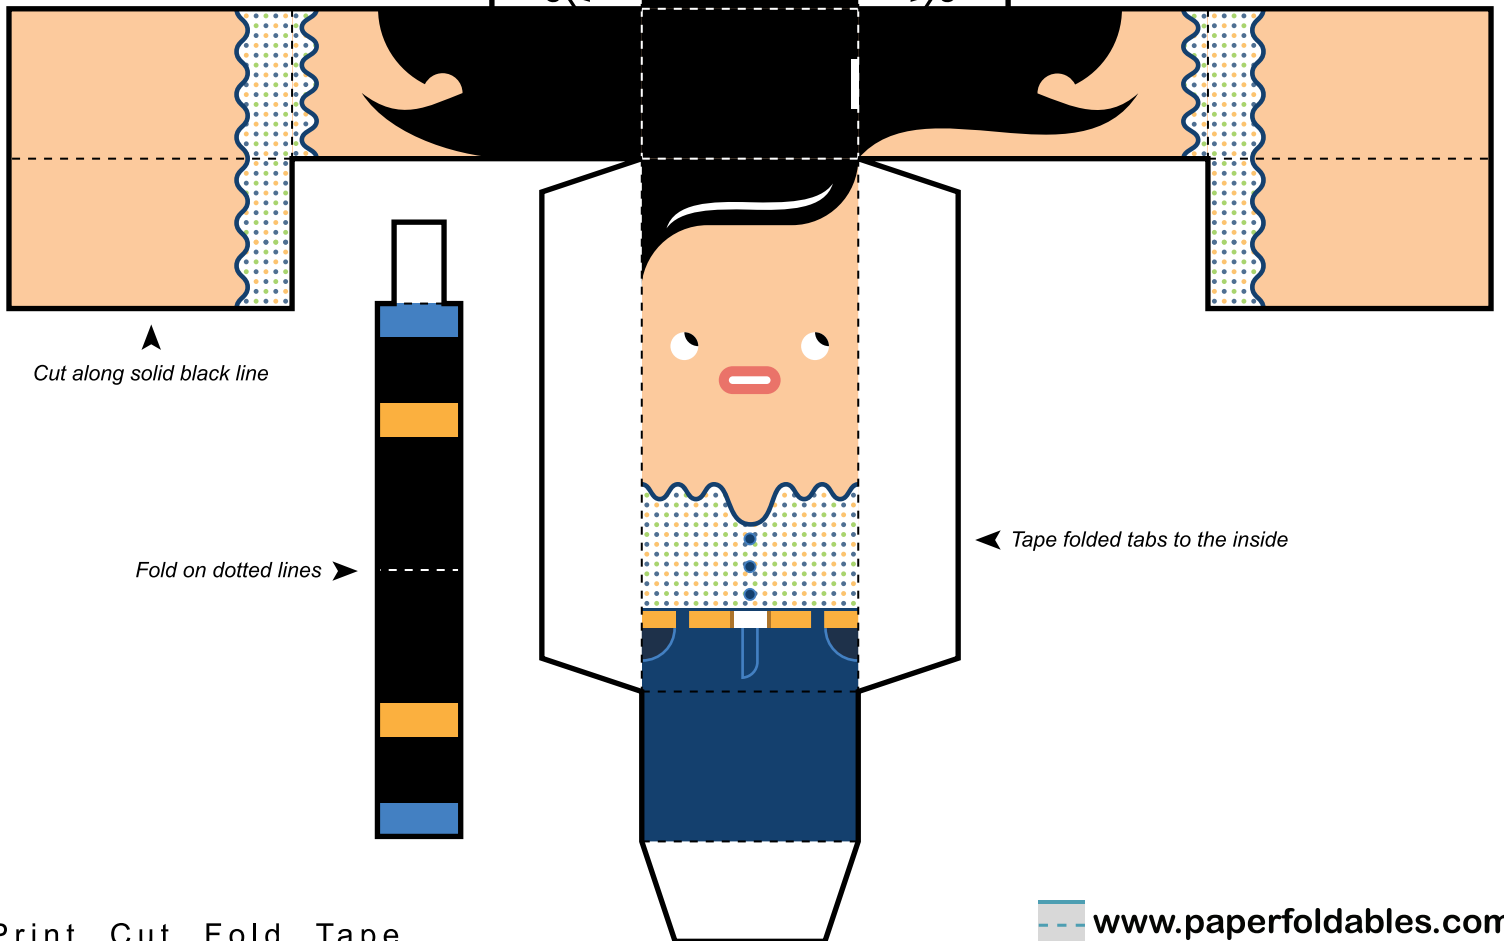

FOOD PARTY

Watch **FOOD PARTY!**
Tuesdays at 11:15pm et/pt
beginning June 9 only on IFC
www.ifc.com/food-party

IFC
always, uncut.

This is what your assembled "THU TRAN" Paper Foldable should look like!

Cut along solid black line

Fold on dotted lines

Tape folded tabs to the inside

Print. Cut. Fold. Tape.

www.paperfoldables.com