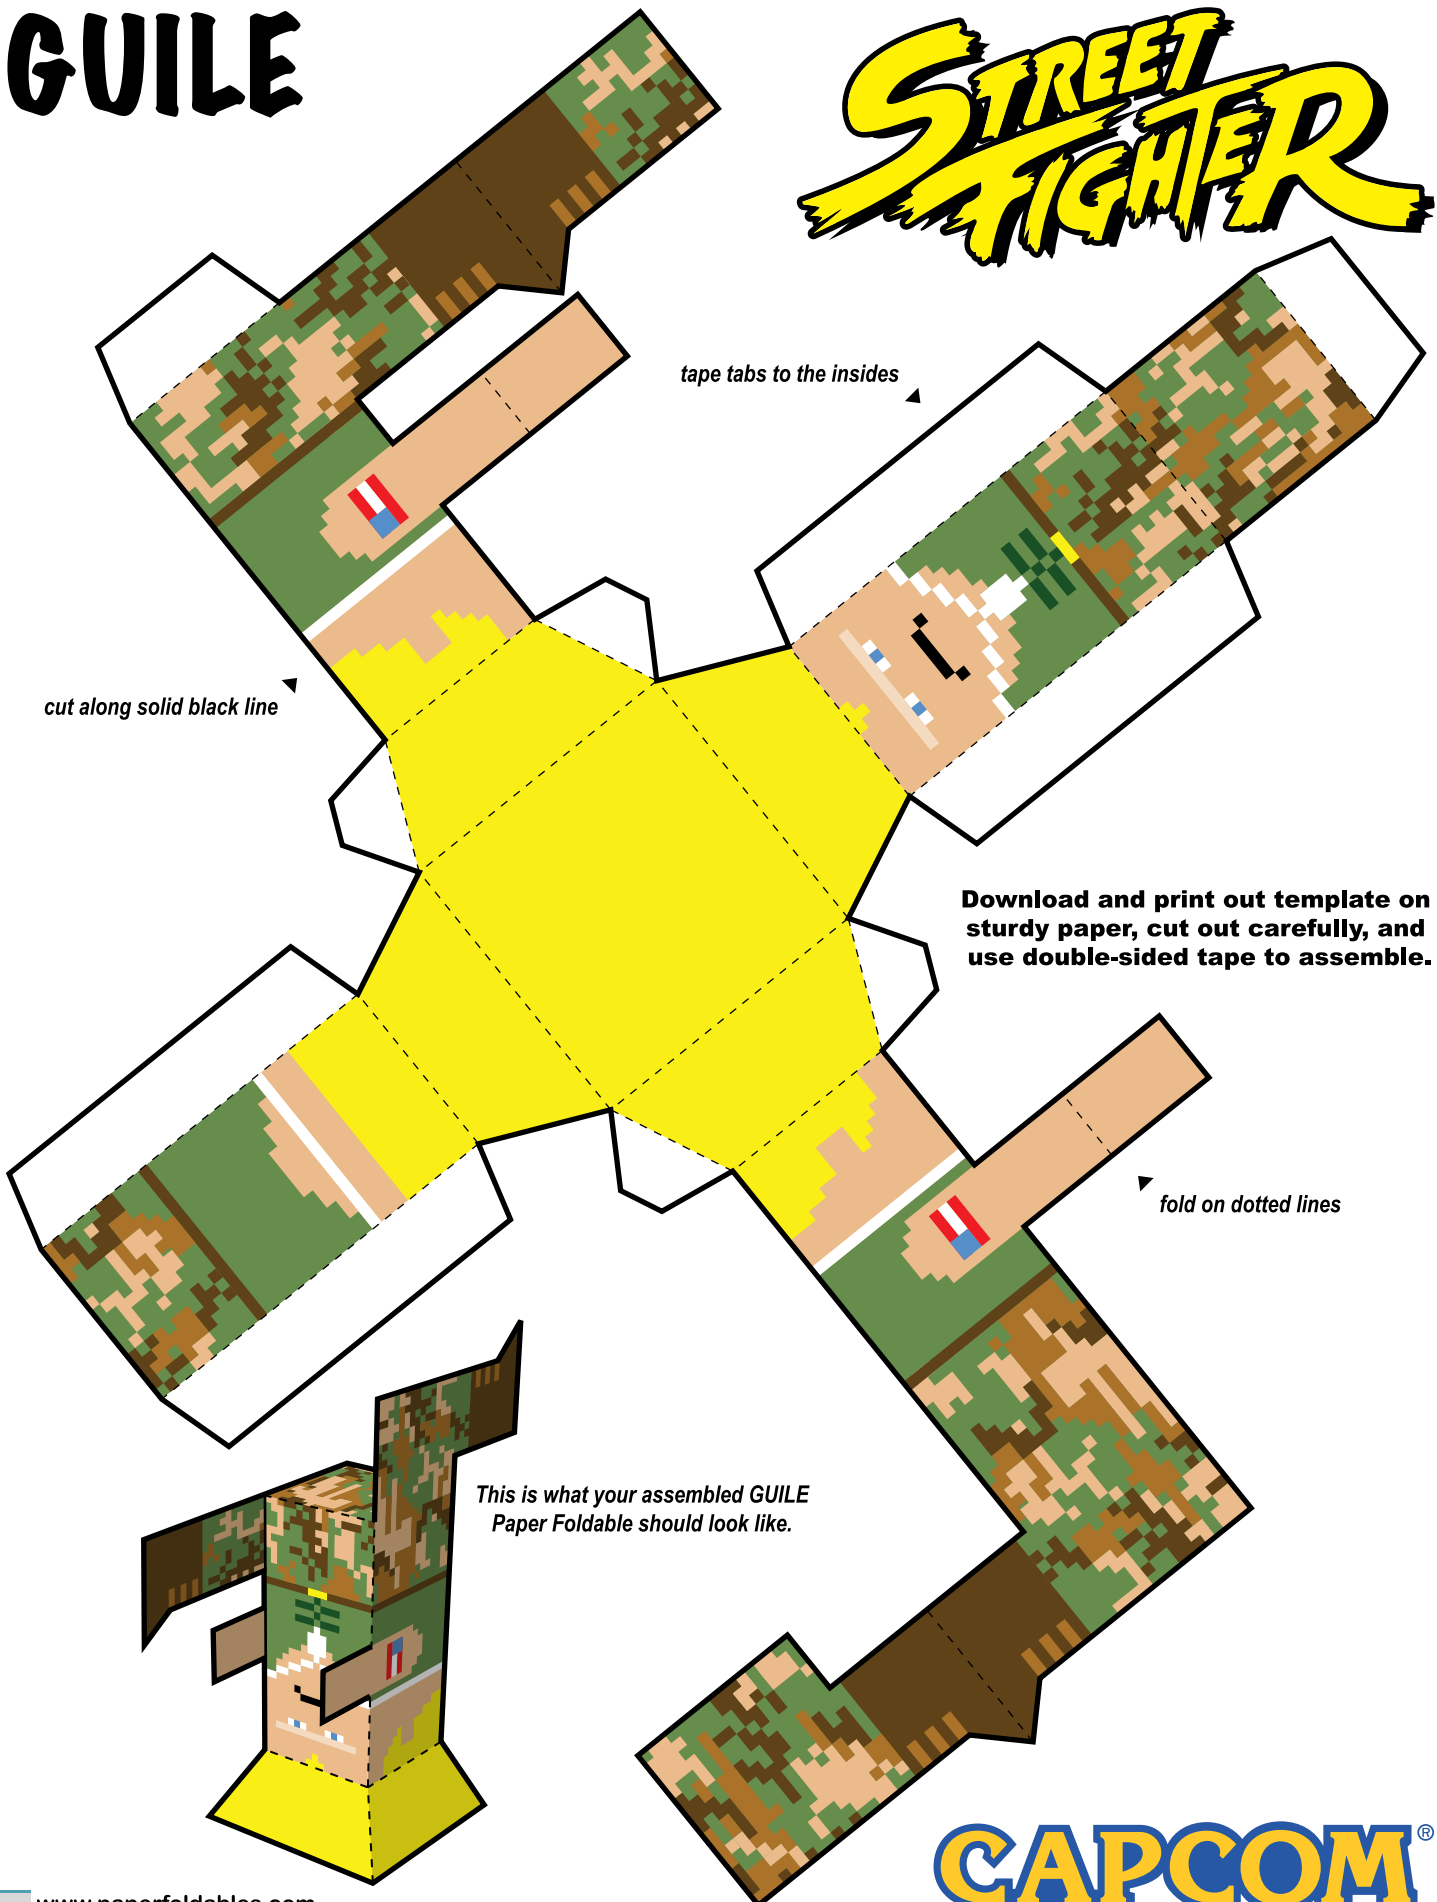

GUILE

tape tabs to the insides

cut along solid black line

Download and print out template on sturdy paper, cut out carefully, and use double-sided tape to assemble.

fold on dotted lines

This is what your assembled GUILE Paper Foldable should look like.