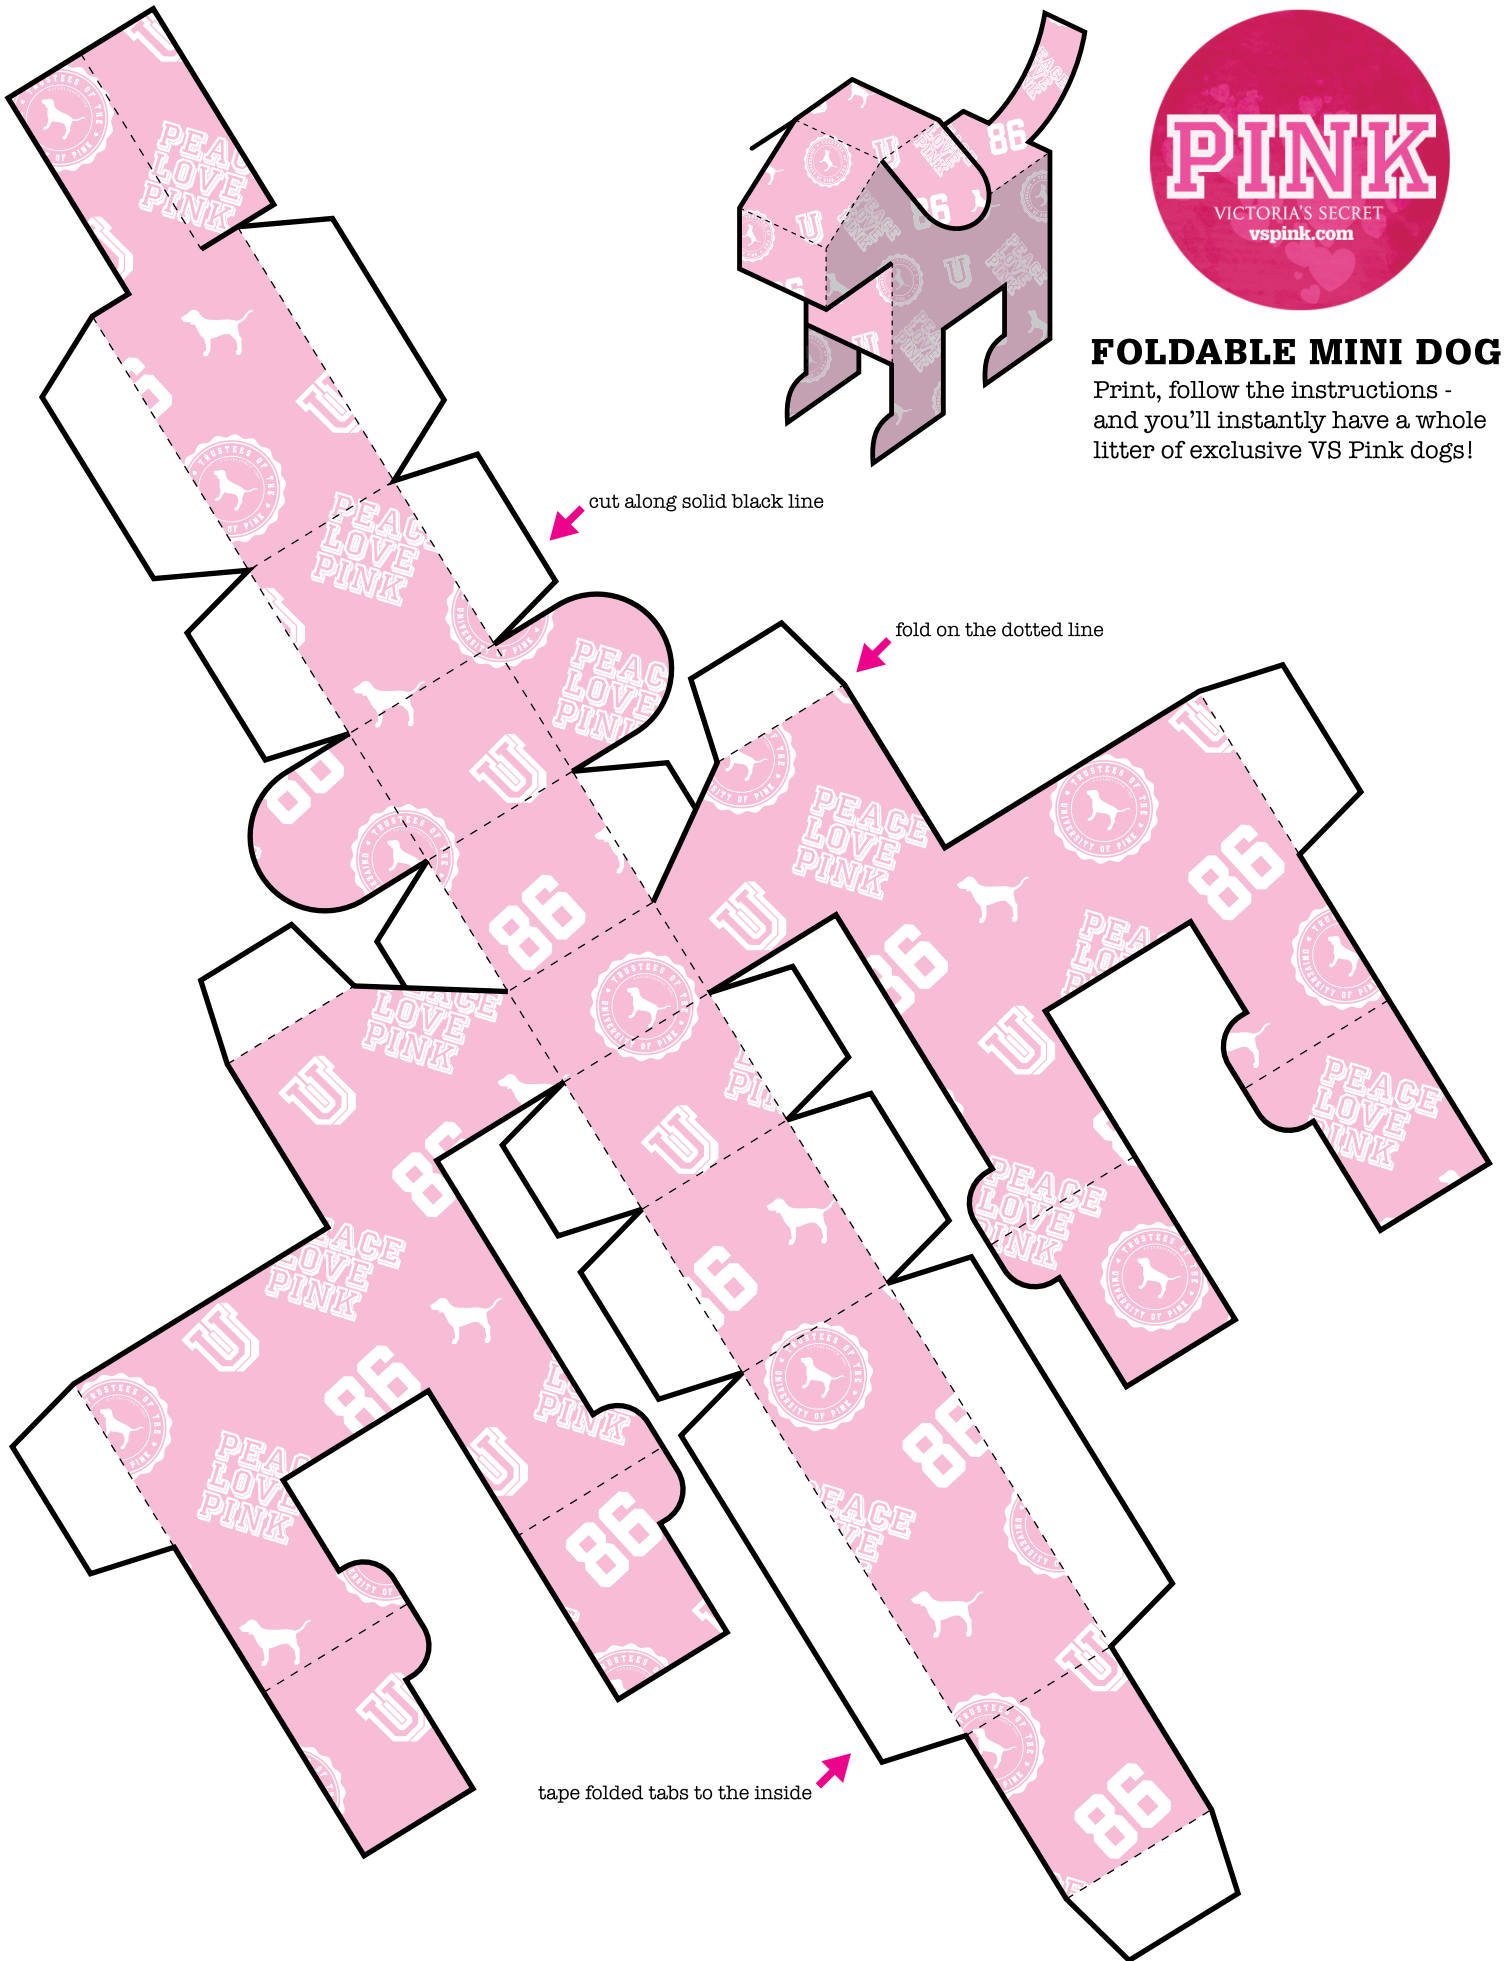

## FOLDABLE MINI DOG

Print, follow the instructions - and you'll instantly have a whole litter of exclusive VS Pink dogs!

cut along solid black line

fold on the dotted line

tape folded tabs to the inside