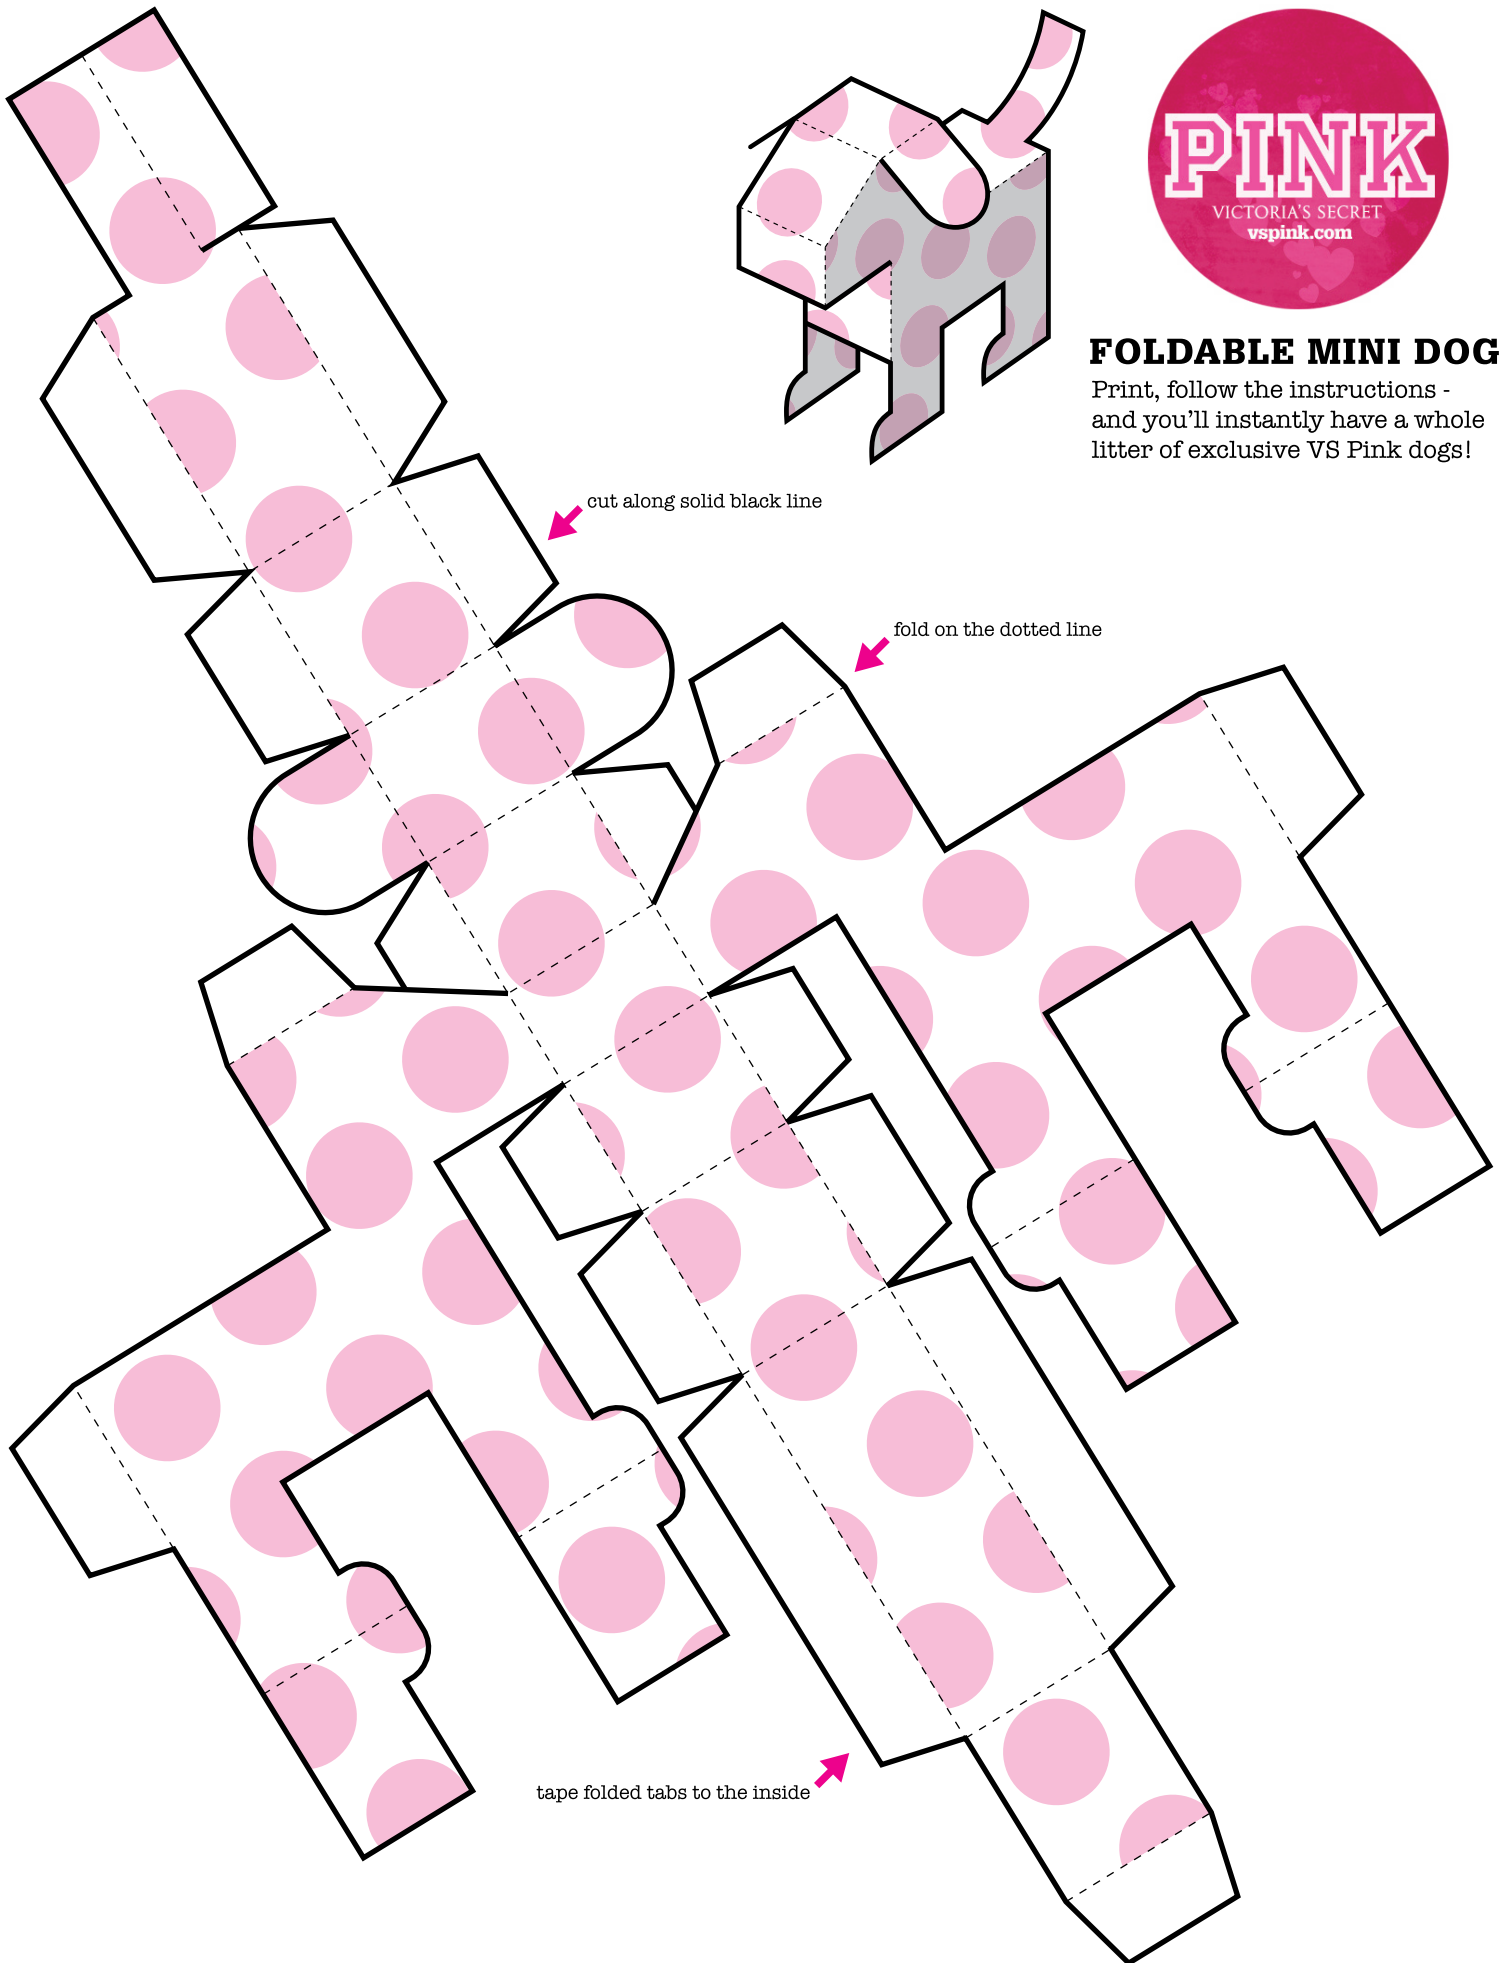

FOLDABLE MINI DOG

Print, follow the instructions -
and you'll instantly have a whole
litter of exclusive VS Pink dogs!

cut along solid black line

fold on the dotted line

tape folded tabs to the inside