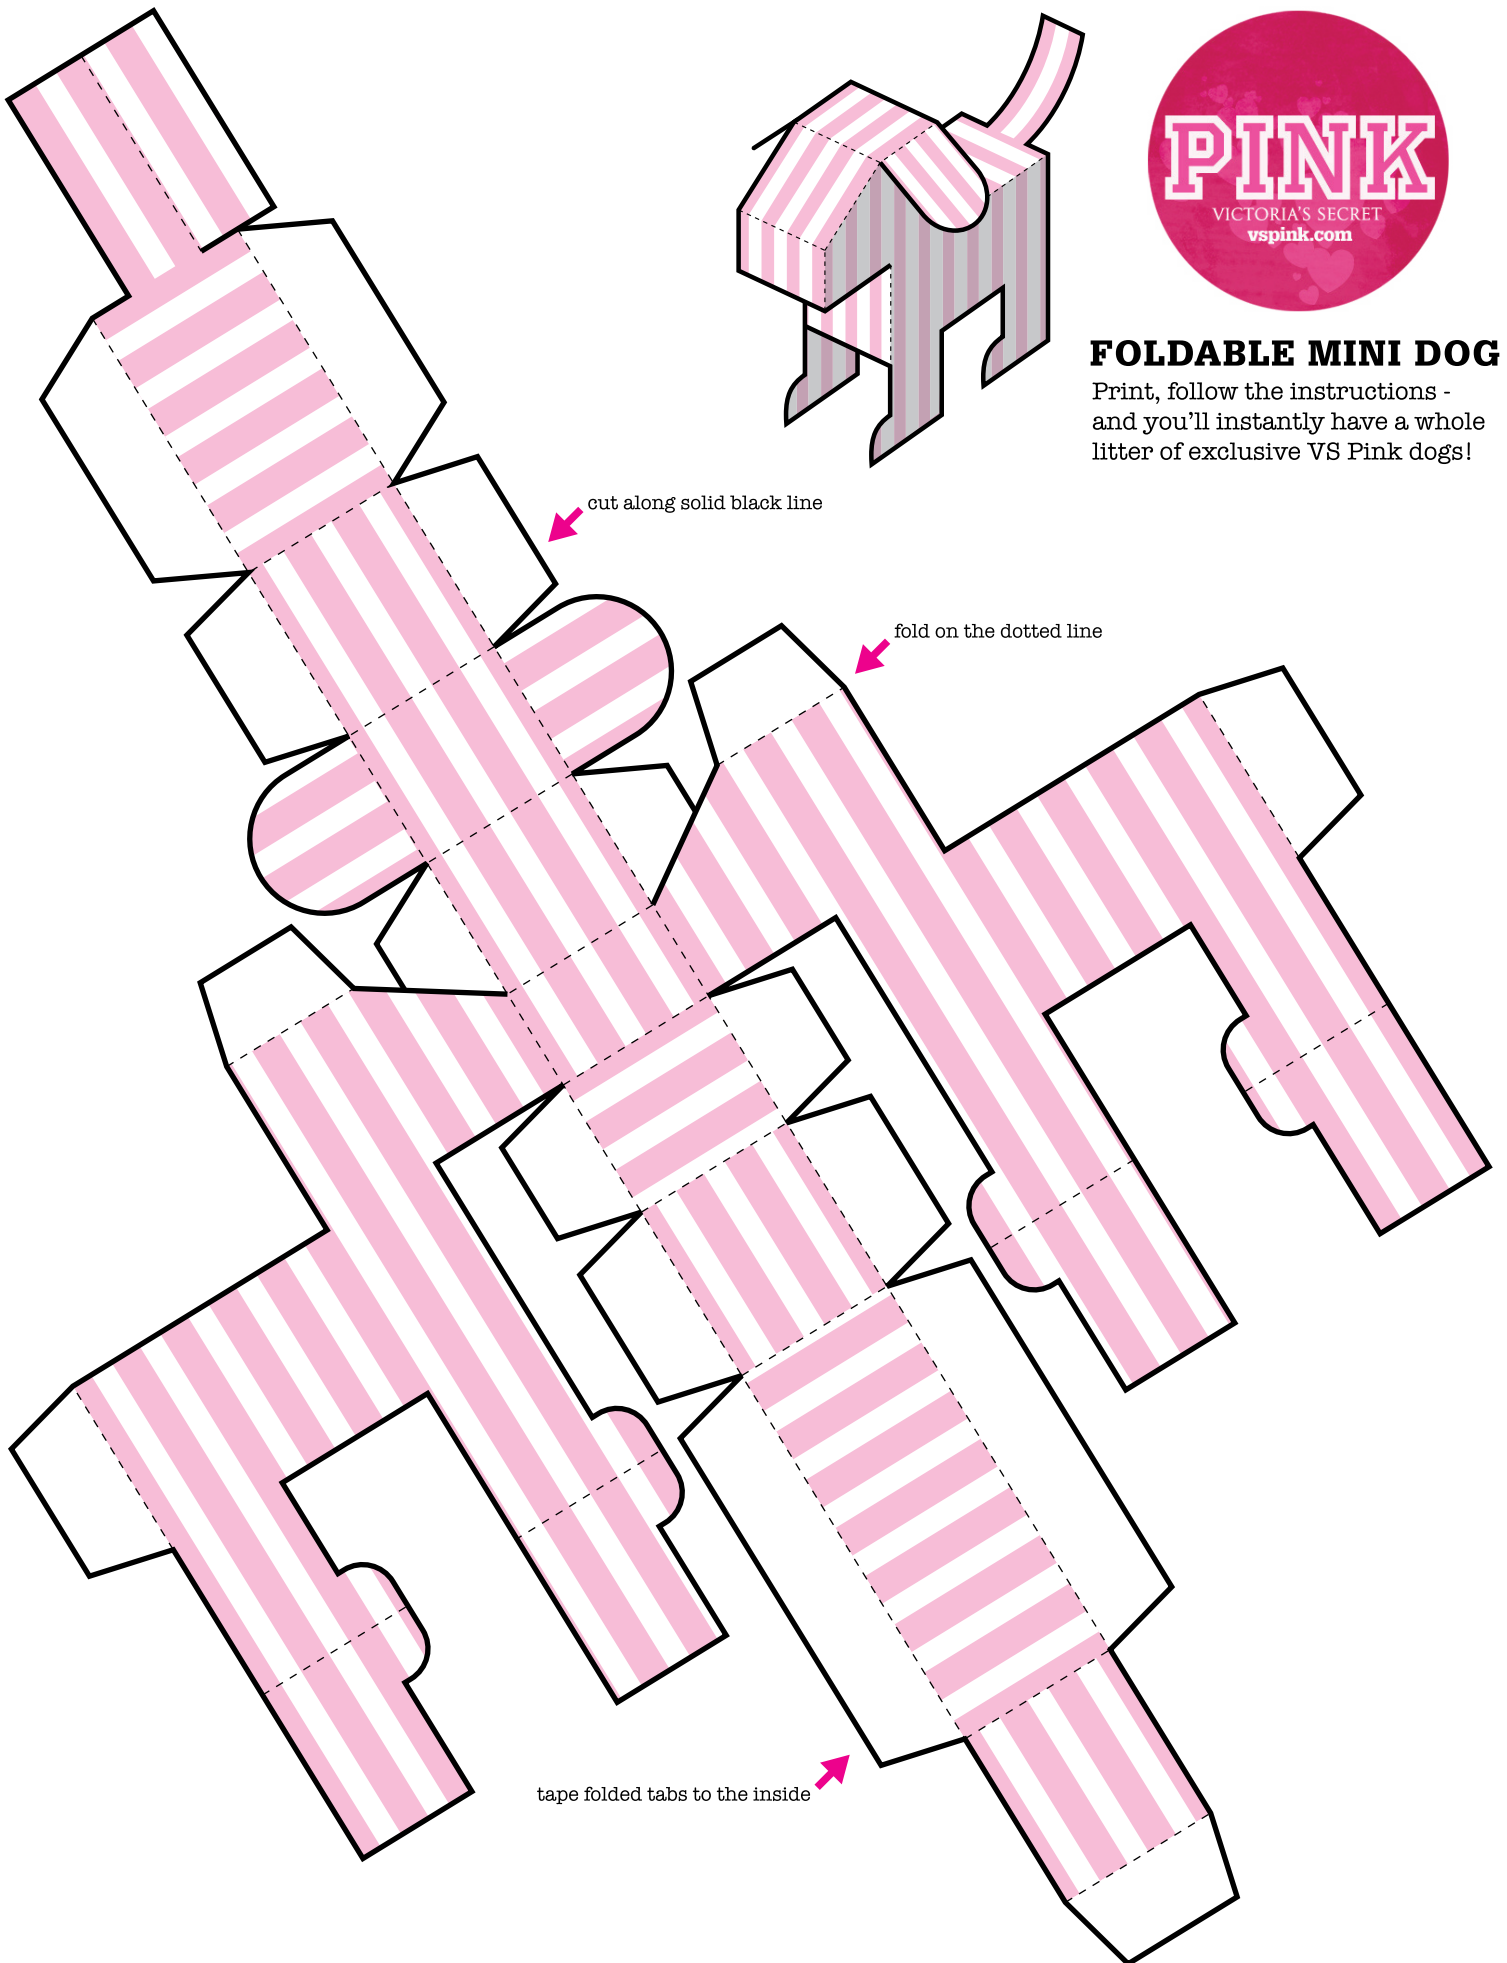

## FOLDABLE MINI DOG

Print, follow the instructions - and you'll instantly have a whole litter of exclusive VS Pink dogs!

cut along solid black line

fold on the dotted line

tape folded tabs to the inside