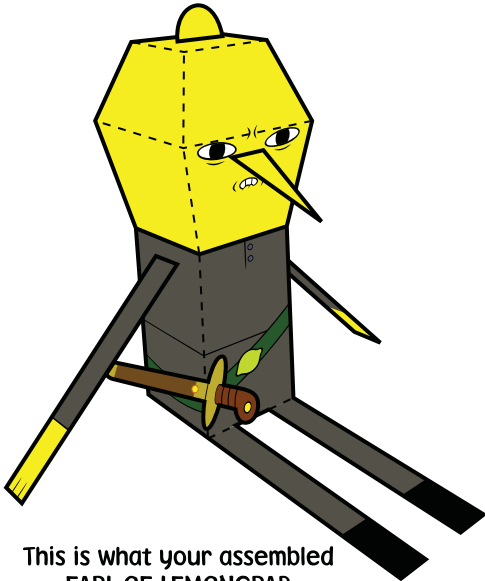

Print template on sturdy paper.  
 Cut carefully along solid black outline.  
 Score and fold on dotted lines.  
 Tape or glue folded tabs to the insides.

This is what your assembled  
 EARL OF LEMONGRAB  
 Paper Foldable should look like!

Cut slits on LEMONGRAB'S  
 sides and neck section

Assemble LEMONGRAB'S  
 body section and connect  
 separate pieces with  
 slits and tabs

Tape arm sides together  
 and insert tabs into slits  
 on LEMONGRAB'S sides

Tape leg sides  
 together

Assemble LEMONGRAB'S  
 head pieces with  
 slits and tabs