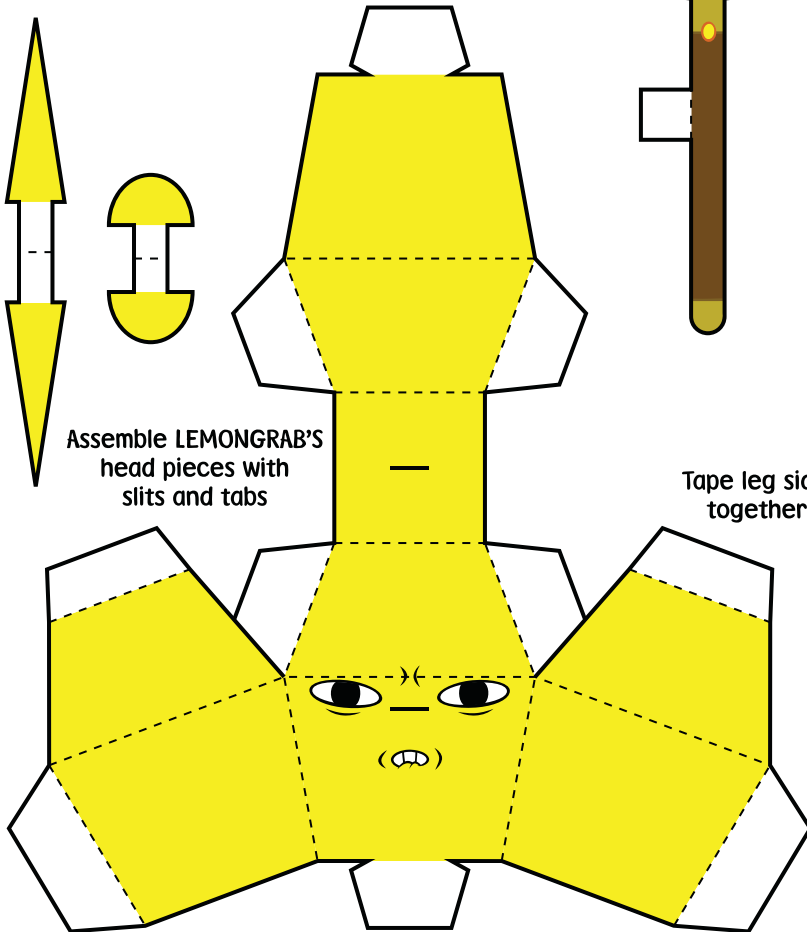

Print template on sturdy paper.  
 Cut carefully along solid black outline.  
 Score and fold on dotted lines.  
 Tape or glue folded tabs to the insides.

This is what your assembled  
 EARL OF LEMONGRAB  
 Paper Foldable should look like!

Cut slits on LEMONGRAB'S  
 sides and neck section

Assemble LEMONGRAB'S  
 body section and connect  
 separate pieces with  
 slits and tabs

Tape arm sides together  
 and insert tabs into slits  
 on LEMONGRAB'S sides

Tape leg sides  
 together

Assemble LEMONGRAB'S  
 head pieces with  
 slits and tabs