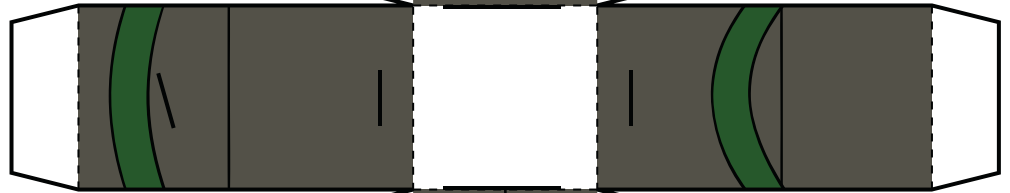

Print template on sturdy paper.  
 Cut carefully along solid black outline.  
 Score and fold on dotted lines.  
 Tape or glue folded tabs to the insides.

This is what your assembled  
 EARL OF LEMONGRAB  
 Paper Foldable should look like!

Cut slits on LEMONGRAB'S  
 sides and neck section

Assemble LEMONGRAB'S  
 body section and connect  
 separate pieces with  
 slits and tabs

Tape arm sides together  
 and insert tabs into slits  
 on LEMONGRAB'S sides

Tape leg sides  
 together

Assemble LEMONGRAB'S  
 head pieces with  
 slits and tabs